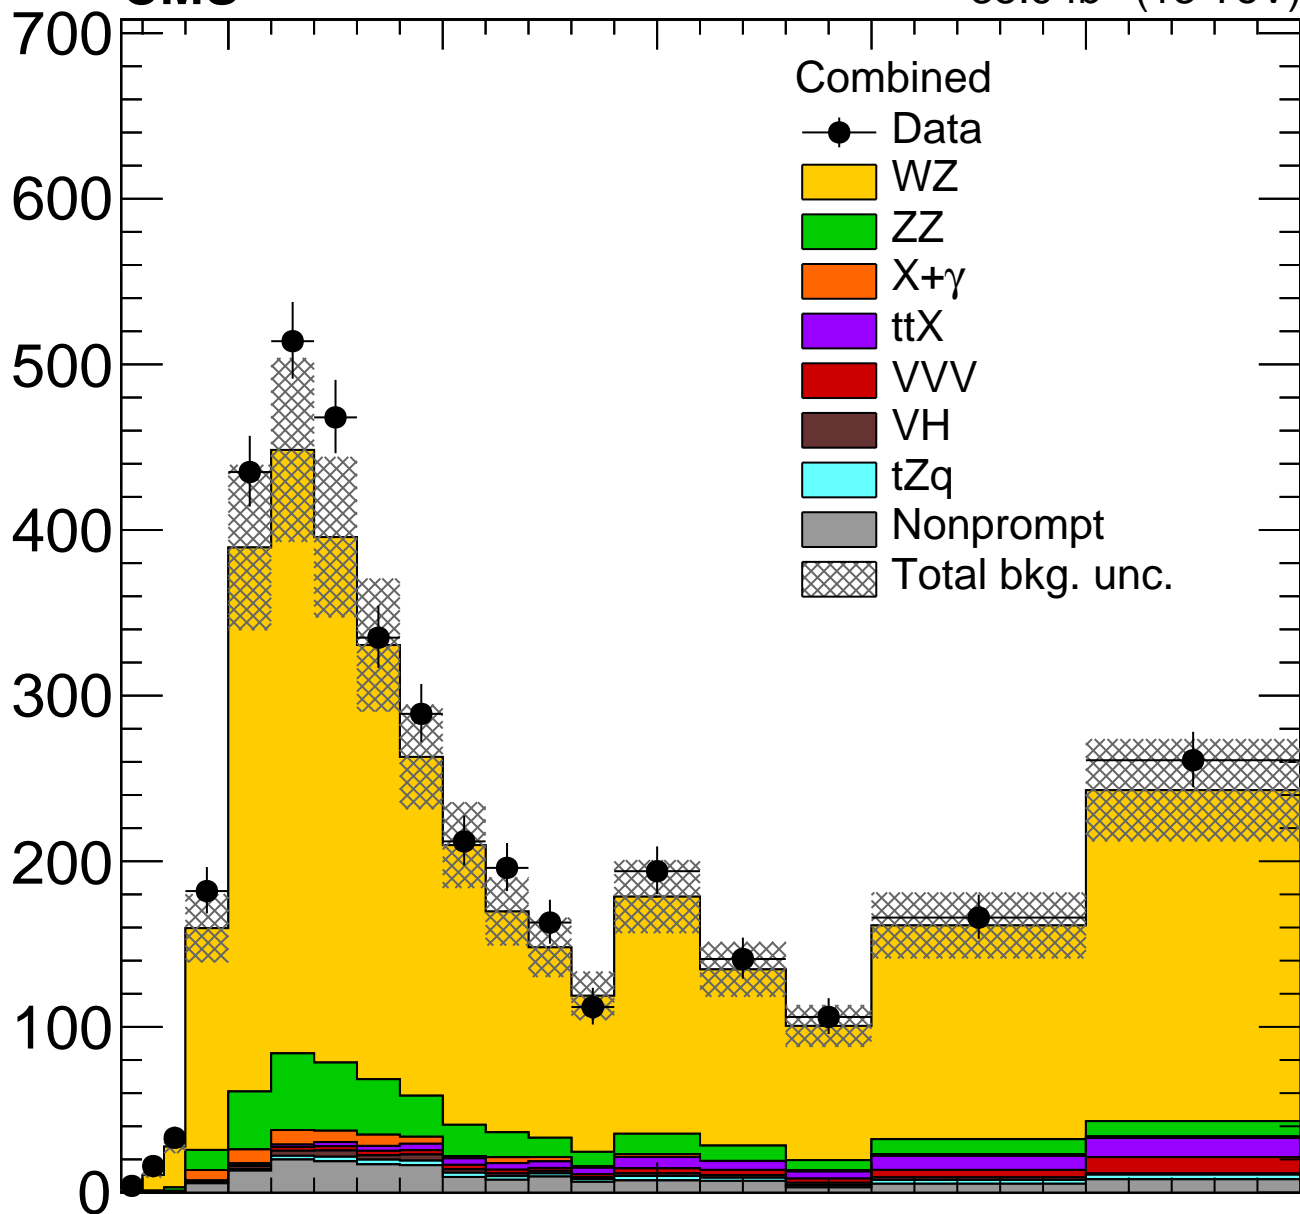

CMS35.9 fb⁻¹ (13 TeV)

Events

Data/pred.