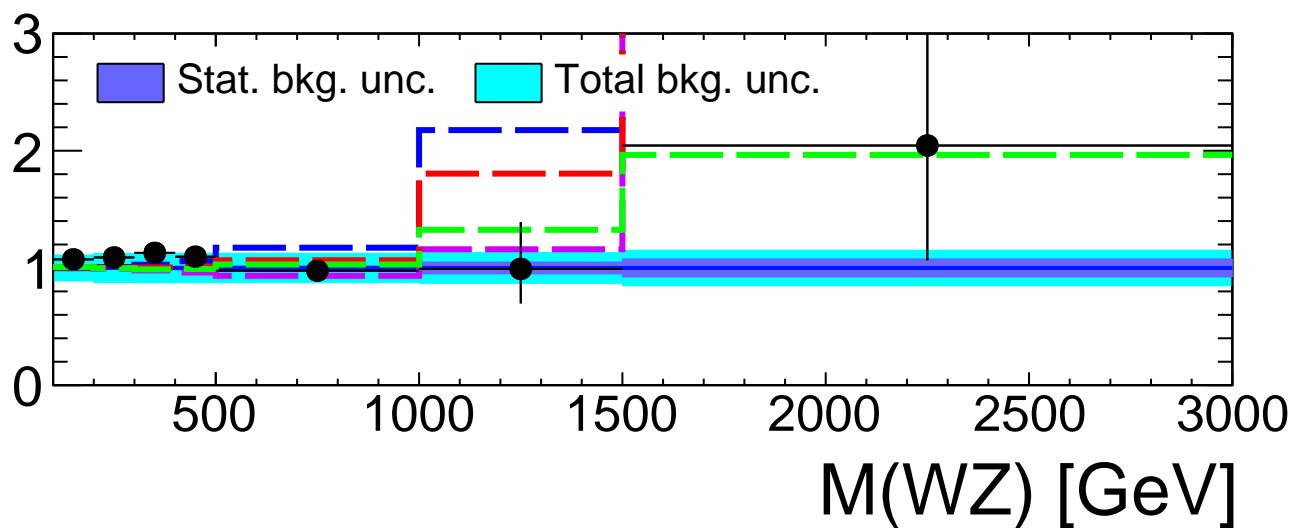

CMS

35.9 fb⁻¹ (13 TeV)

Events/bin

Data/pred.

M(WZ) [GeV]