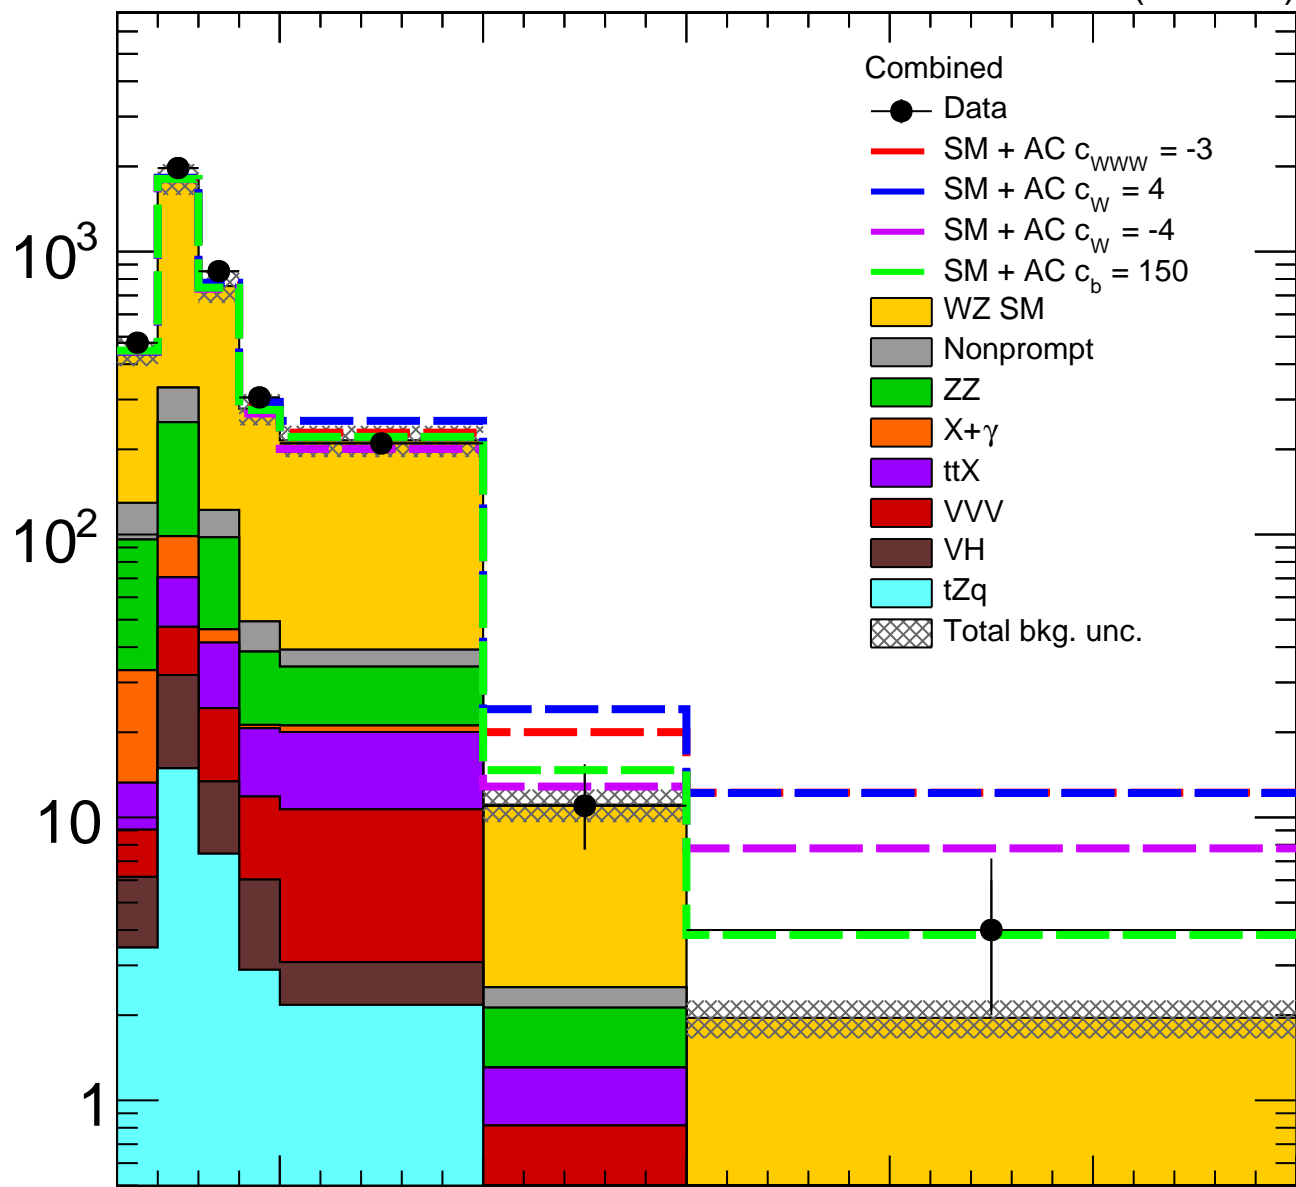

CMS

35.9 fb⁻¹ (13 TeV)

Events/bin

Data/pred.

M(WZ) [GeV]