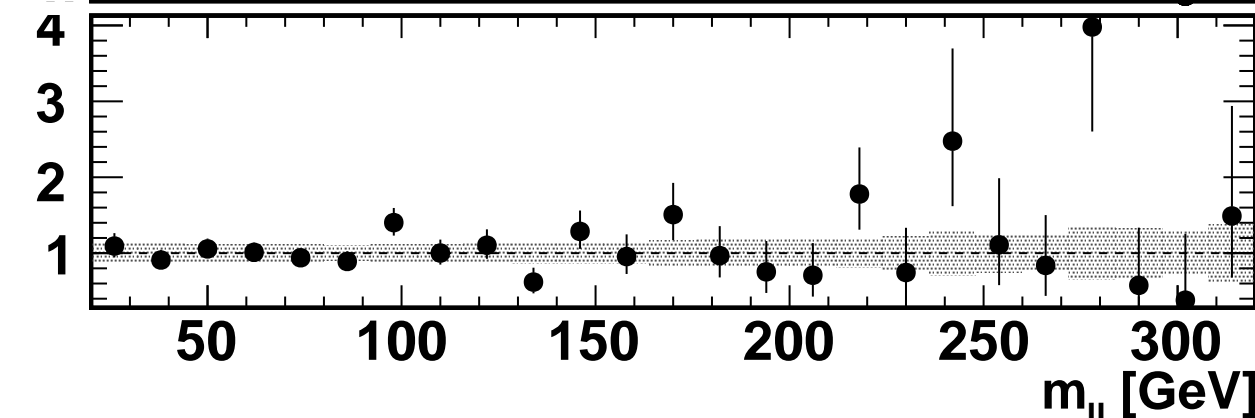

Events / 12 GeV

Same-sign DF 0 jet category

- Nonprompt
- VZ
- WW
- Data
- Pred. unc.
- W γ^*
- H(125)
- t \bar{t}
- Drell-Yan

Data/Pred.

m_{ll} [GeV]