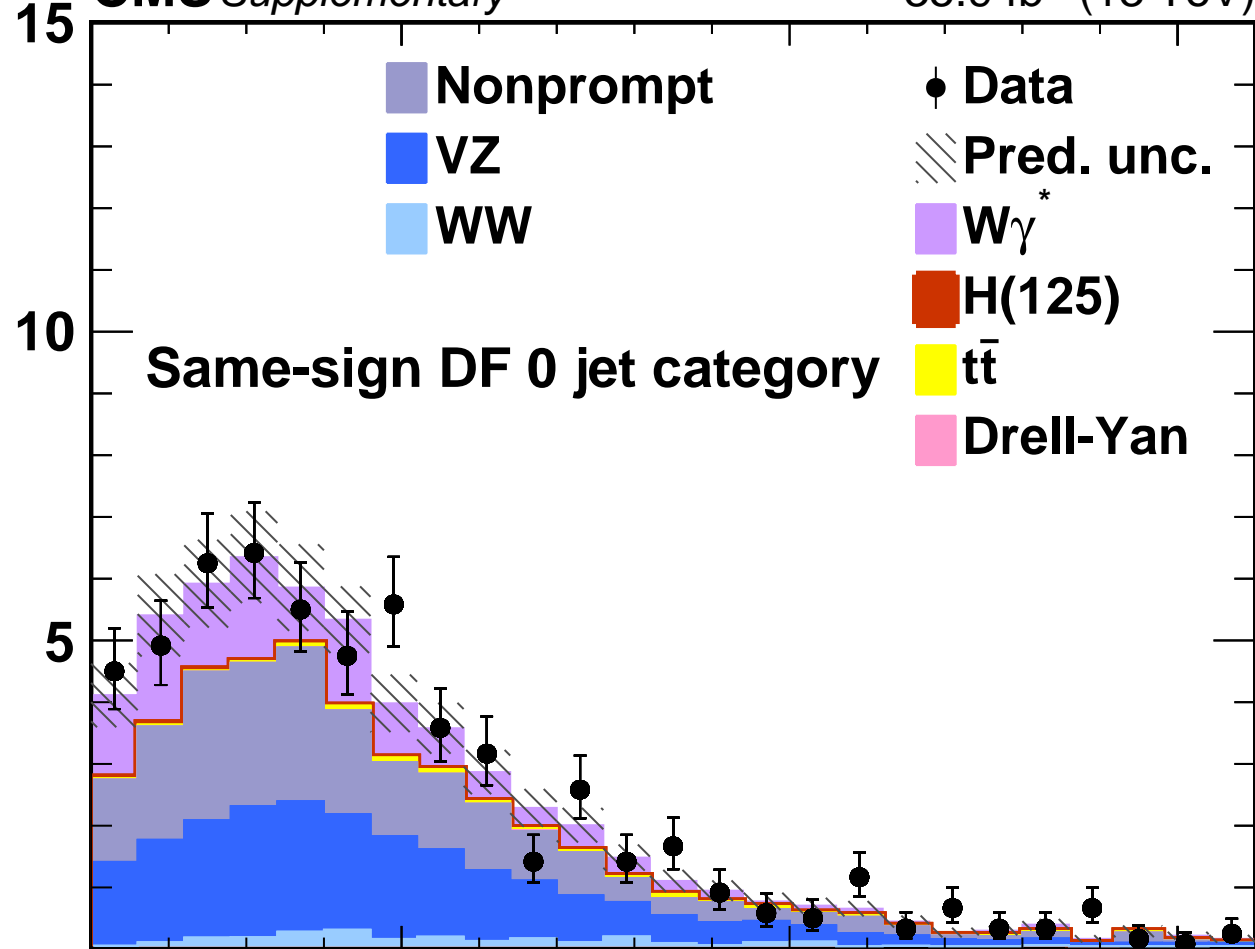

Events / 12 GeV

Same-sign DF 0 jet category

- Nonprompt
- VZ
- WW
- Data
- Pred. unc.
- W γ^*
- H(125)
- t \bar{t}
- Drell-Yan

Data/Pred.

m_{ll} [GeV]