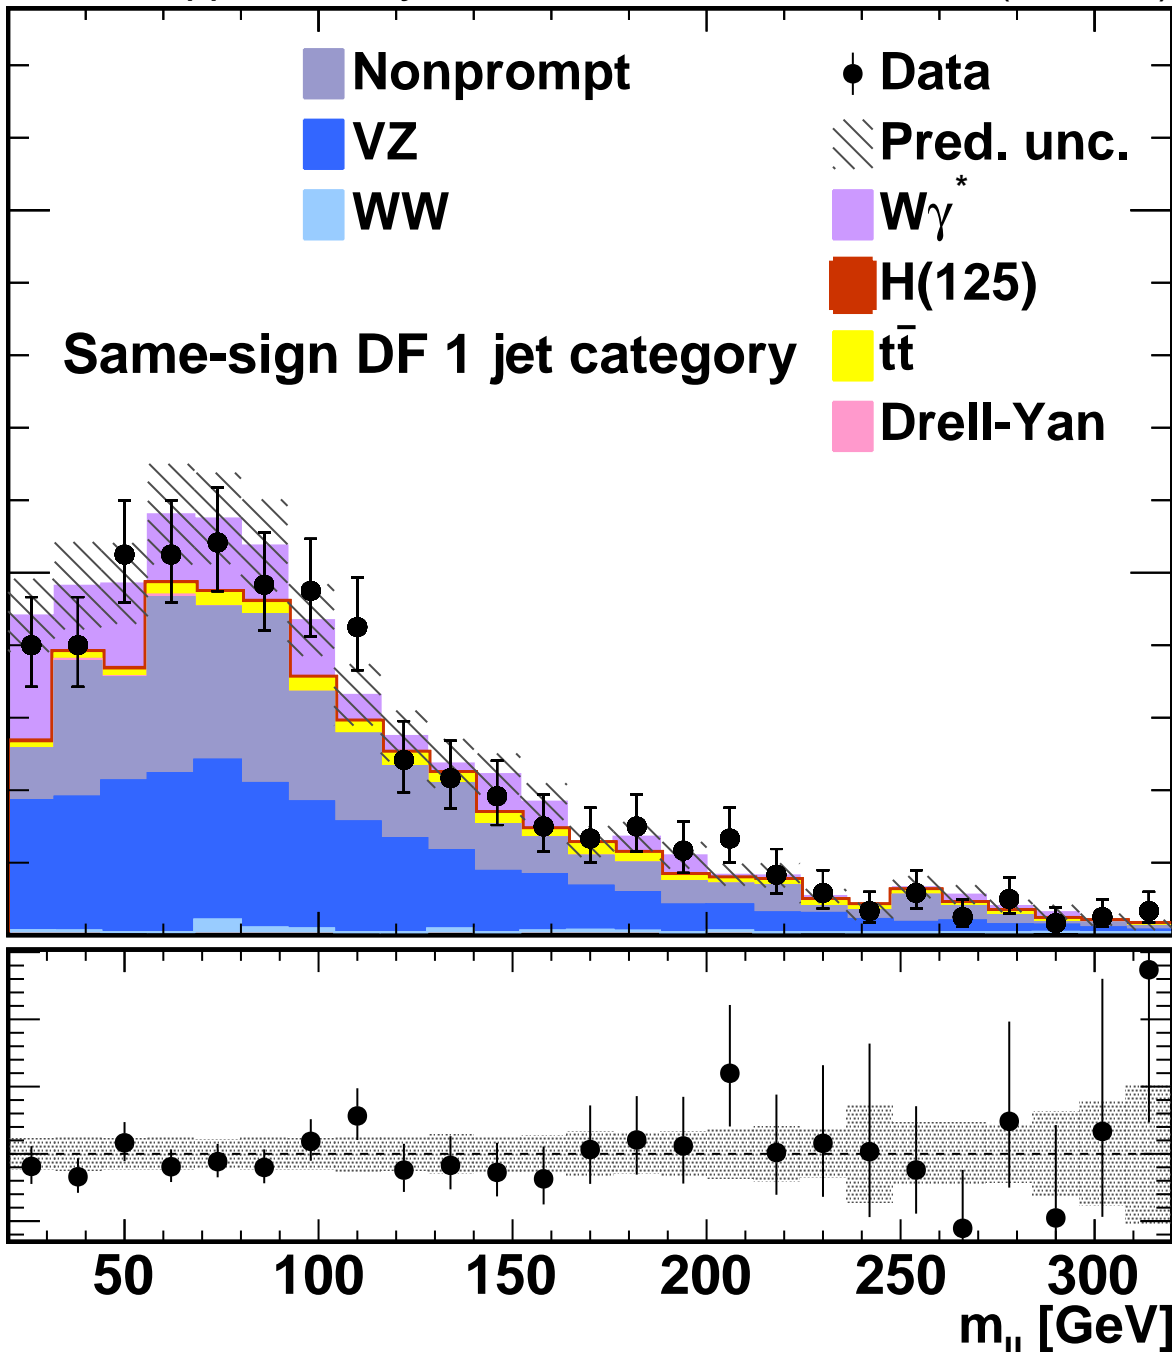

Events / 12 GeV

Same-sign DF 1 jet category

- Nonprompt
- VZ
- WW
- Data
- Pred. unc.
- W $\gamma^*$
- H(125)
- t $\bar{t}$
- Drell-Yan

10

5

2.5  
2  
1.5  
1  
0.5

m<sub>ll</sub> [GeV]