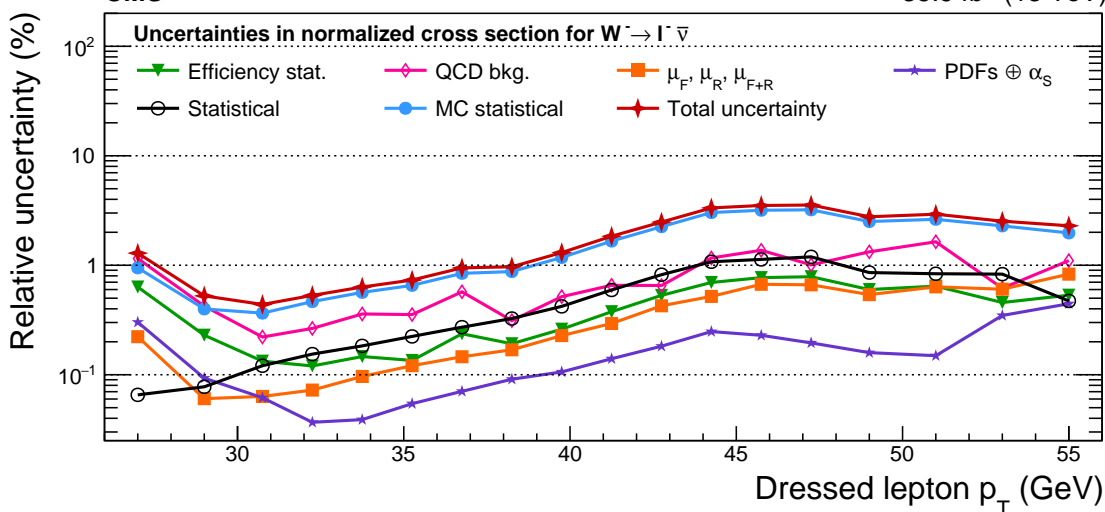

CMS

35.9 fb<sup>-1</sup> (13 TeV)

CMS

35.9 fb<sup>-1</sup> (13 TeV)

CMS

35.9 fb<sup>-1</sup> (13 TeV)