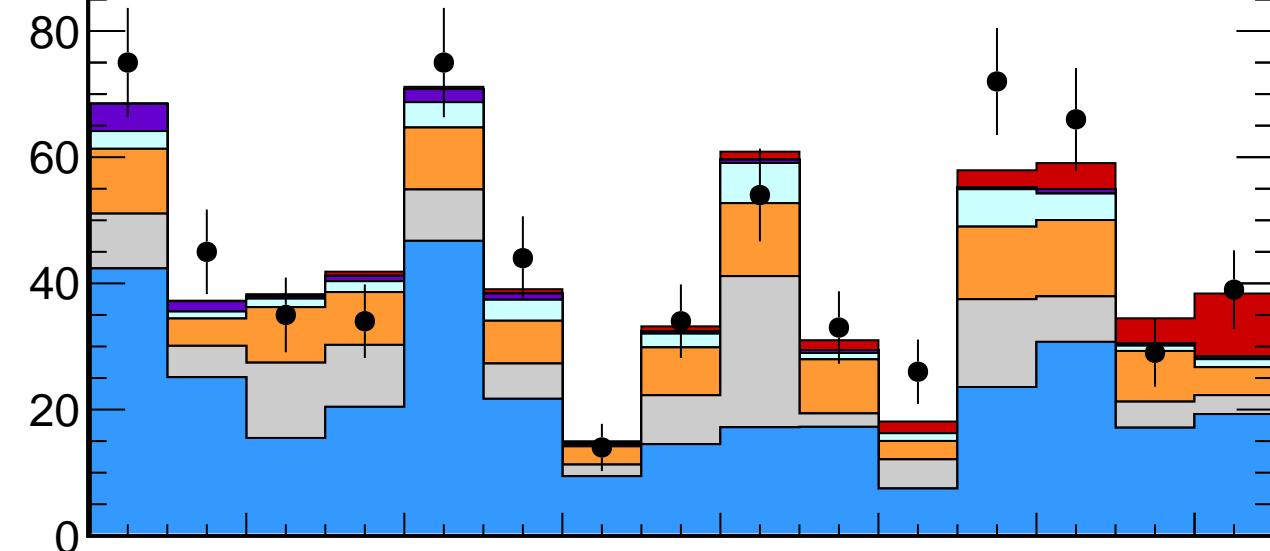

CMS

77.4 fb⁻¹ (13 TeV)

Events

Data/bkg.