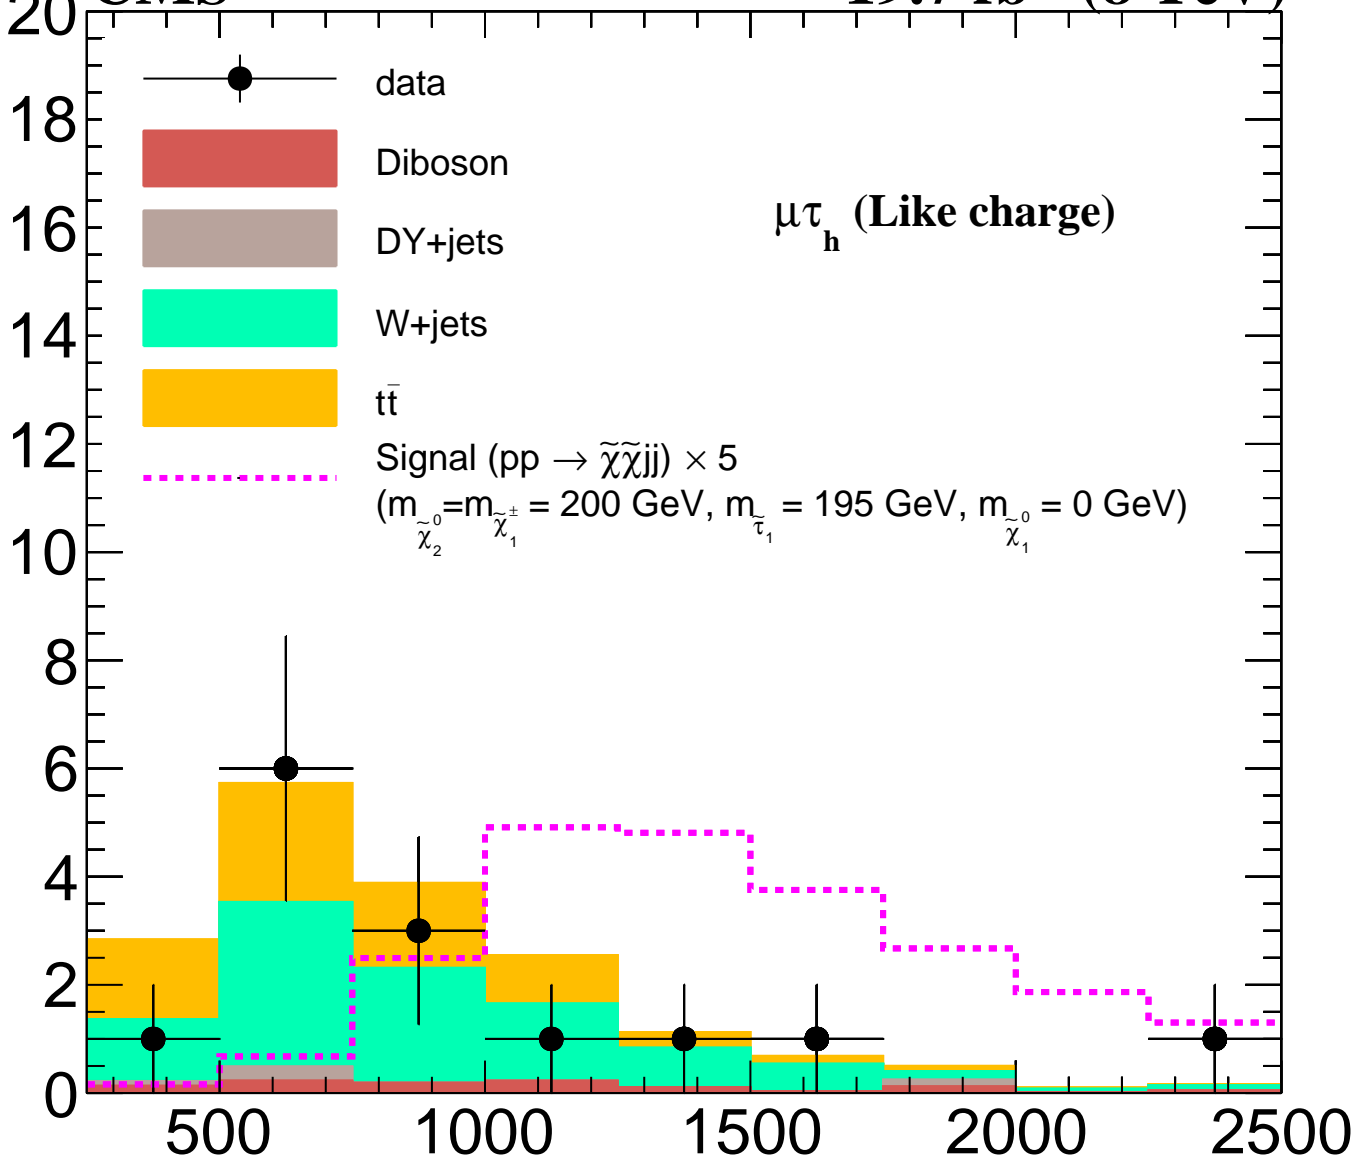

CMS

19.7 fb⁻¹ (8 TeV)

Events / 250 GeV

Obs./Prediction