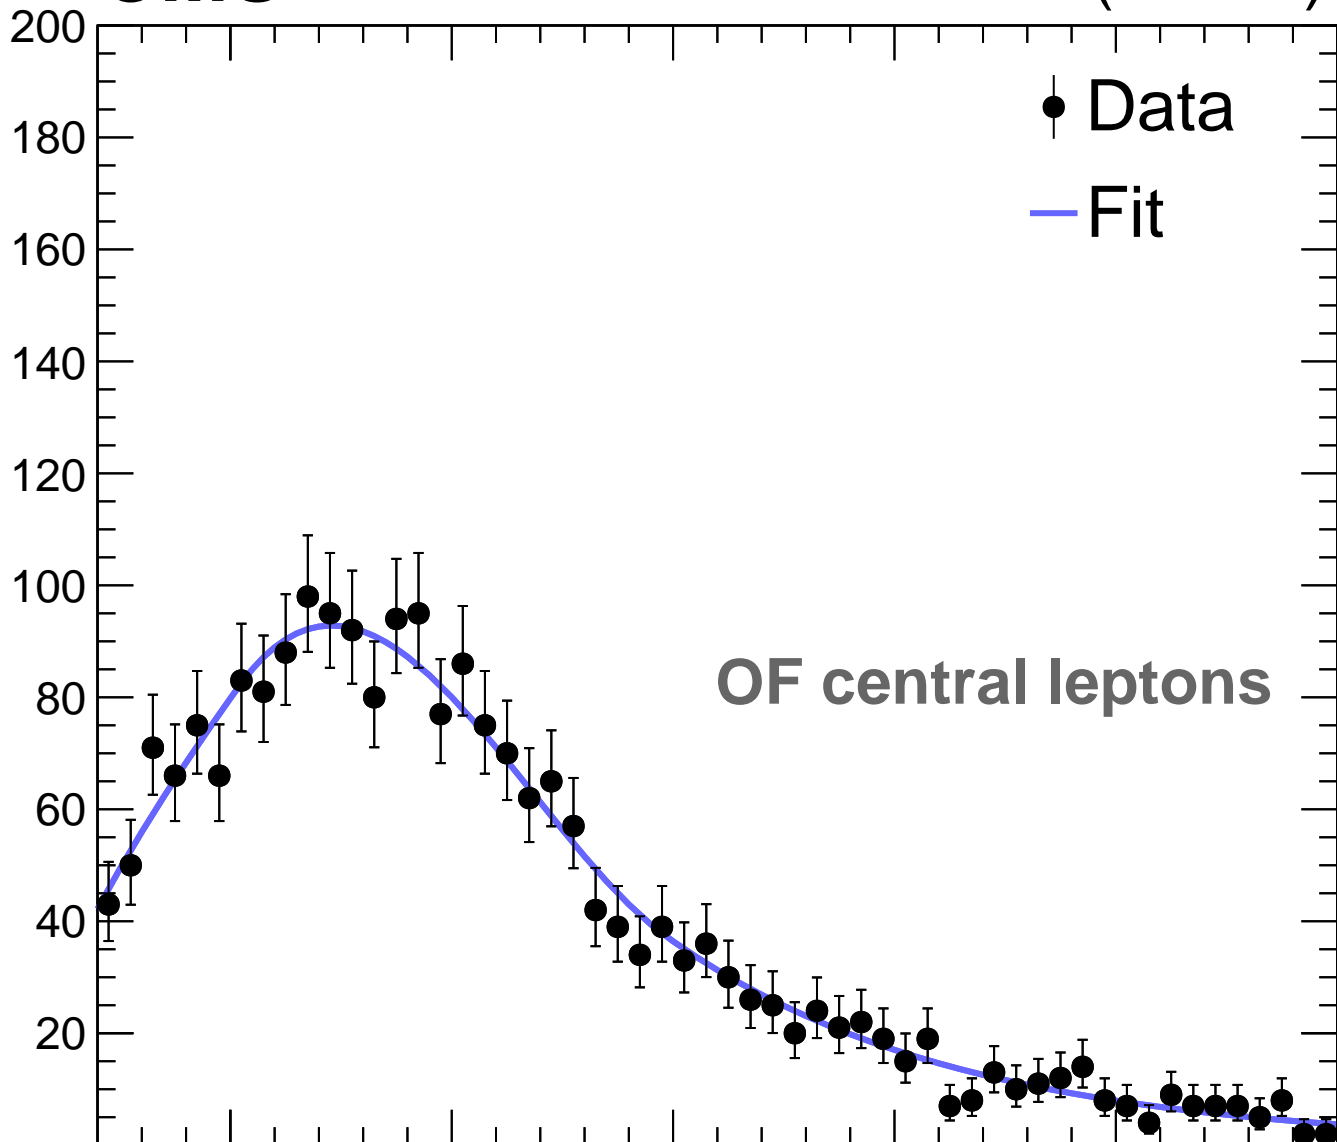

CMS 19.4 fb^{-1} (8 TeV)

Events / 5 GeV

Pull