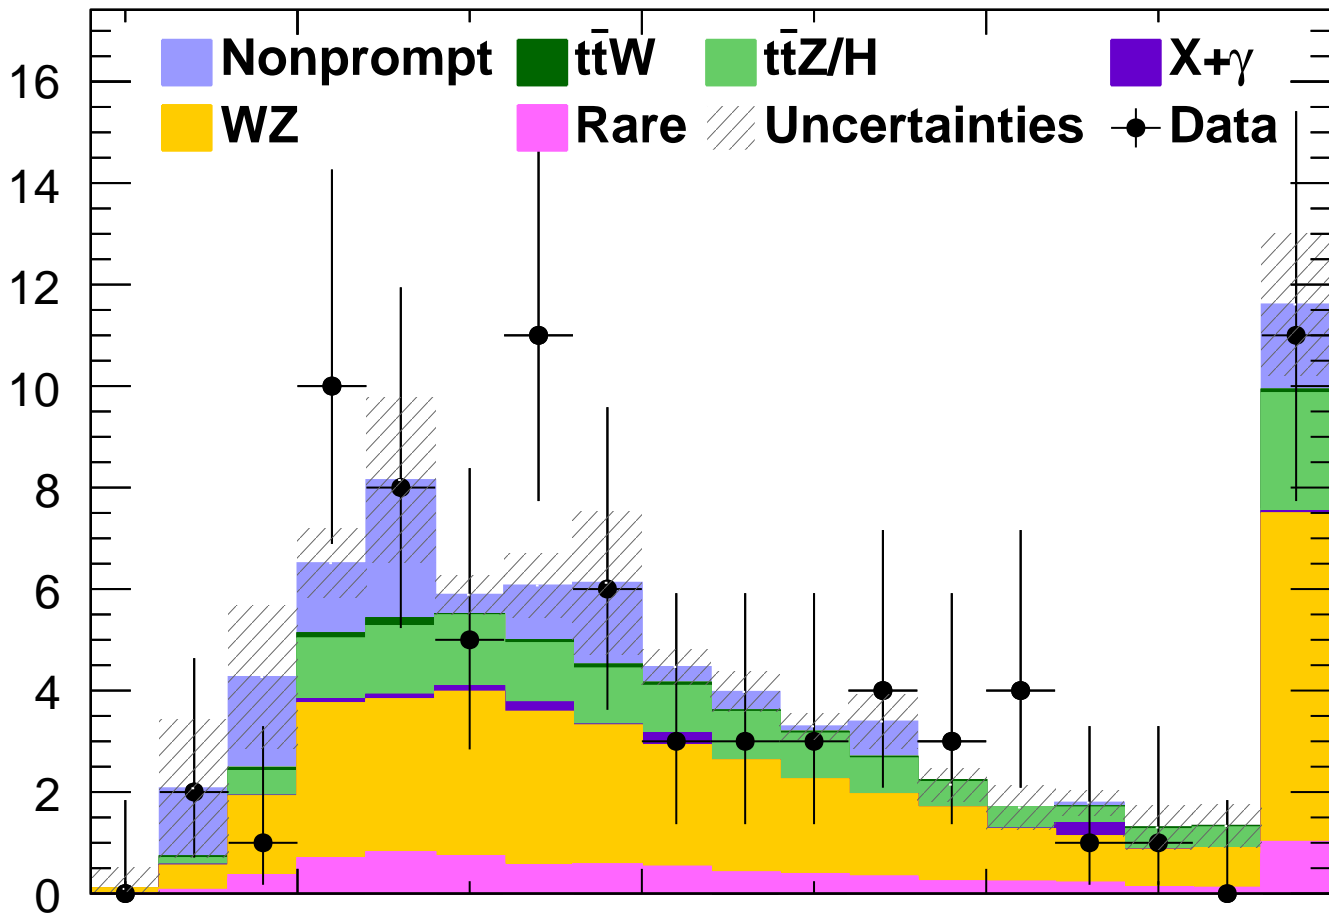

CMS2.3 fb⁻¹ (13 TeV)

Events / 10 GeV

Data/pred