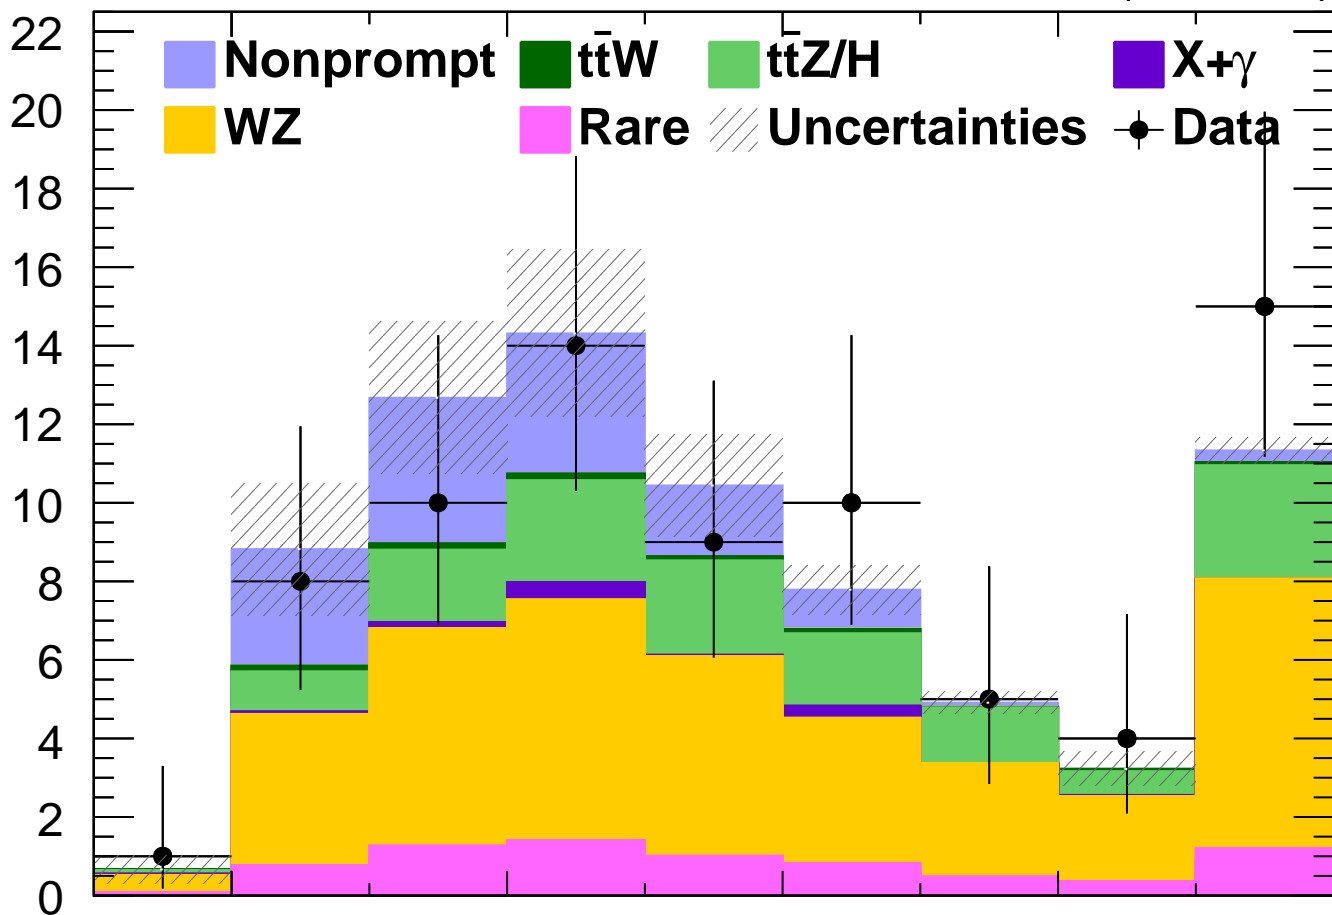

**CMS**2.3 fb<sup>-1</sup> (13 TeV)

Events / 10 GeV

Data/pred