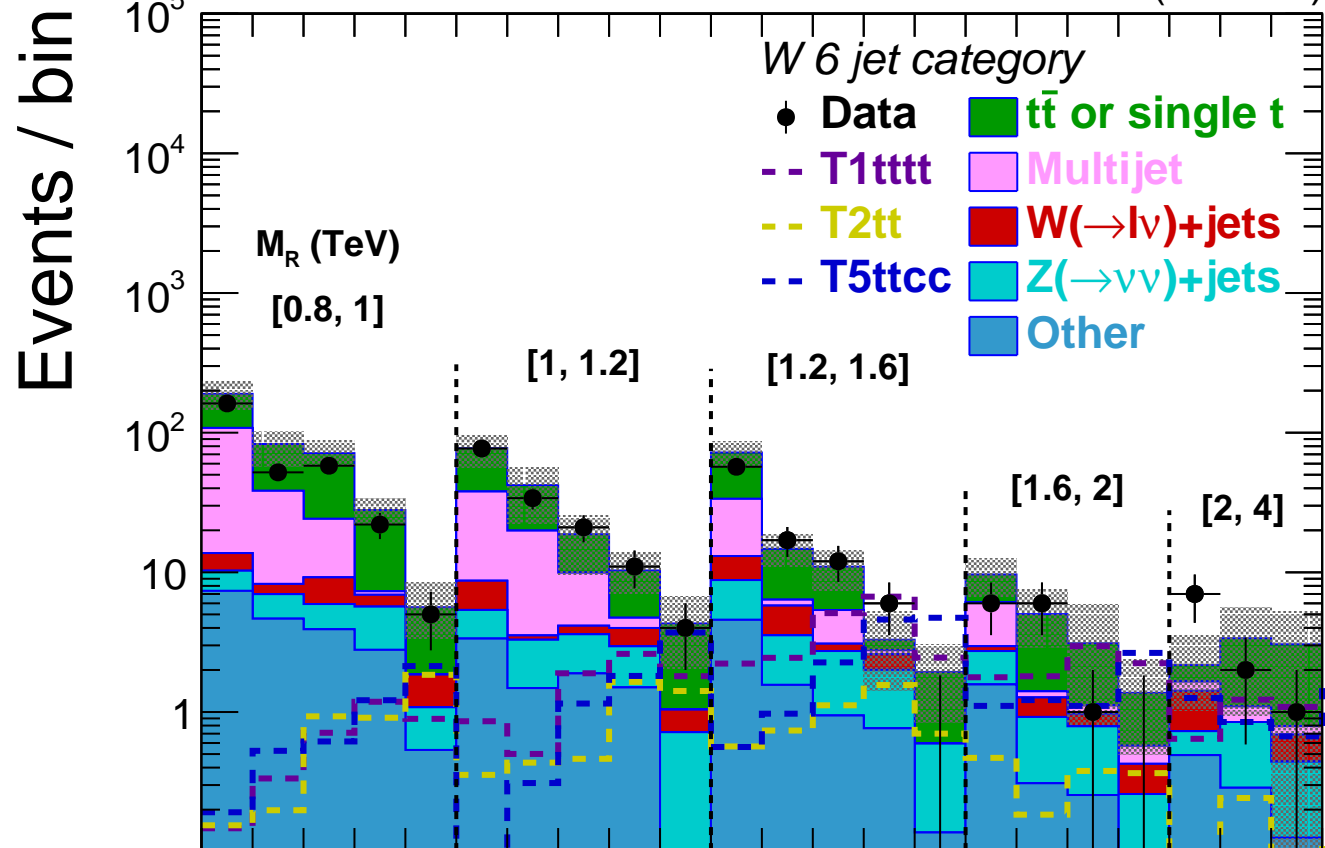

**CMS**35.9 fb<sup>-1</sup> (13 TeV)

Data / pred.