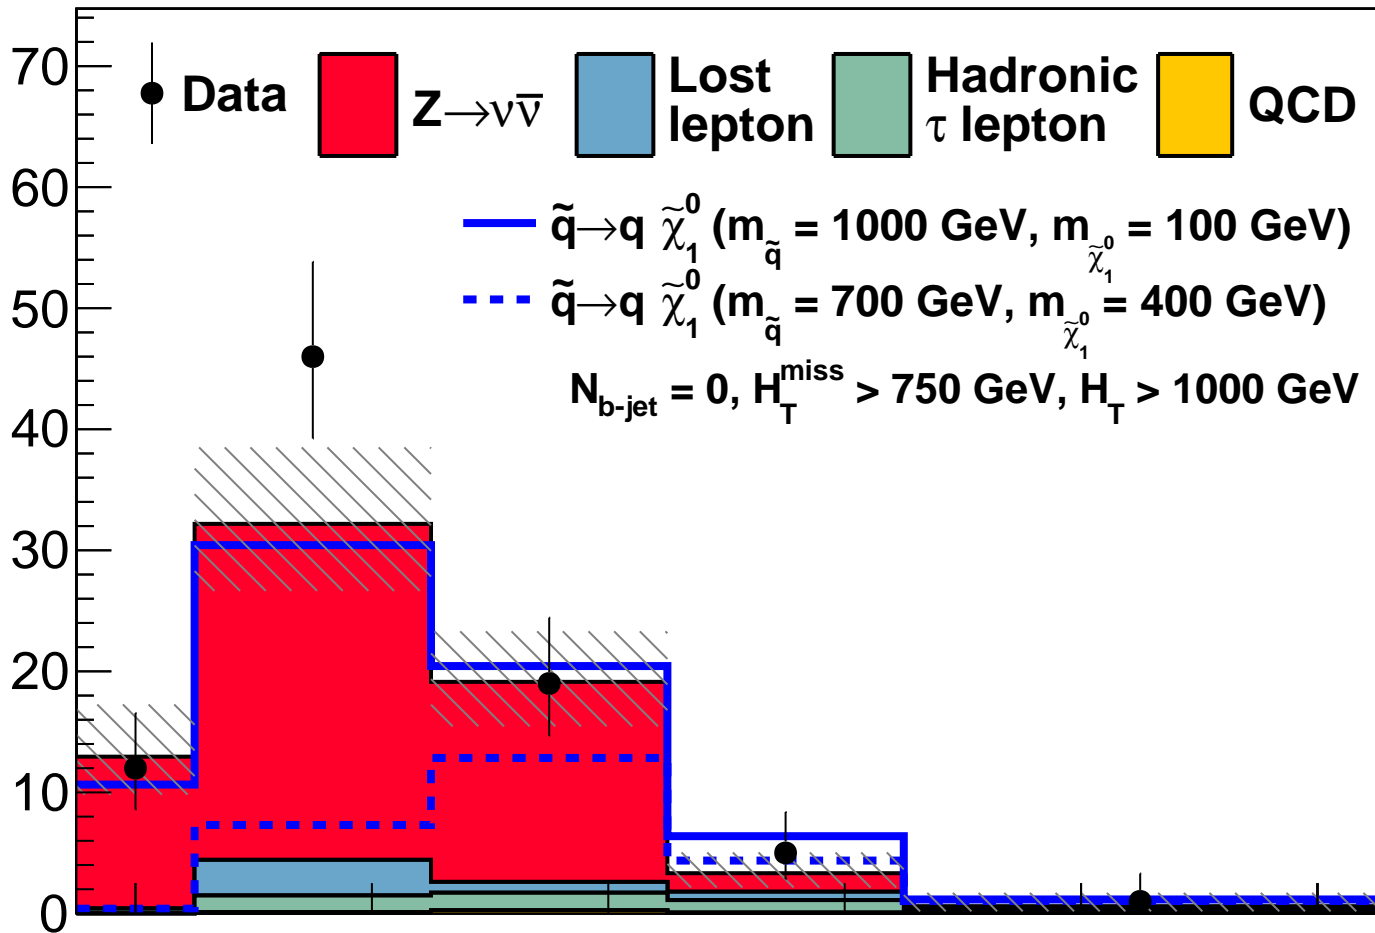

# CMS

35.9 fb<sup>-1</sup> (13 TeV)

Events

Obs.-Exp.  
Exp.