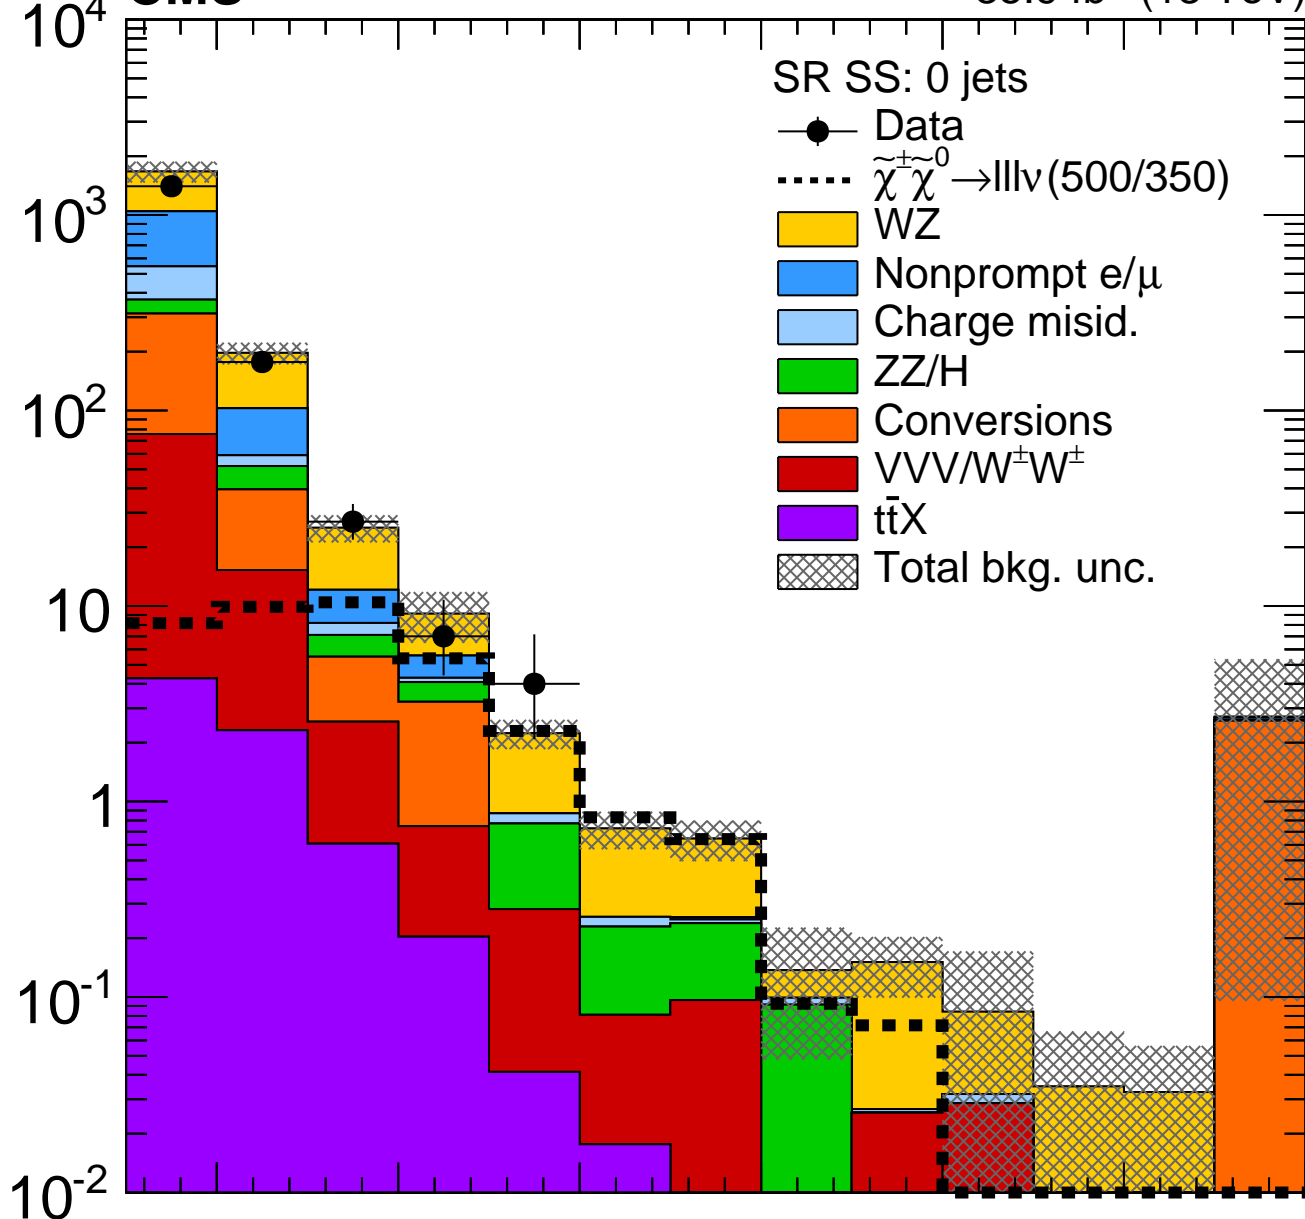

**CMS**35.9 fb<sup>-1</sup> (13 TeV)

Events / 50 GeV

Data / pred.