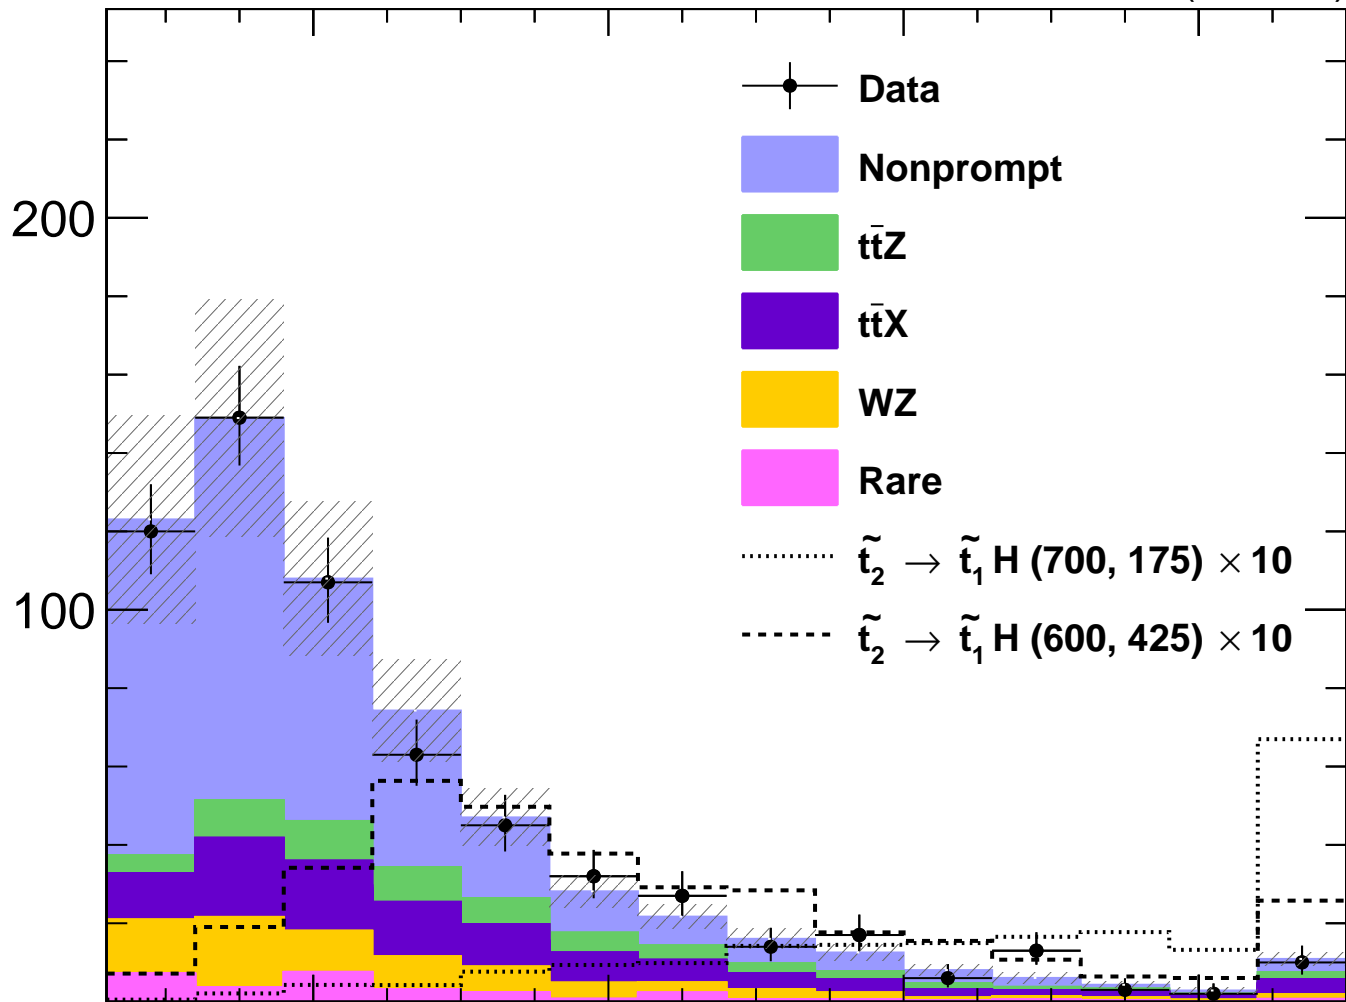

CMS35.9 fb⁻¹ (13 TeV)

events / 60 GeV

Data/pred