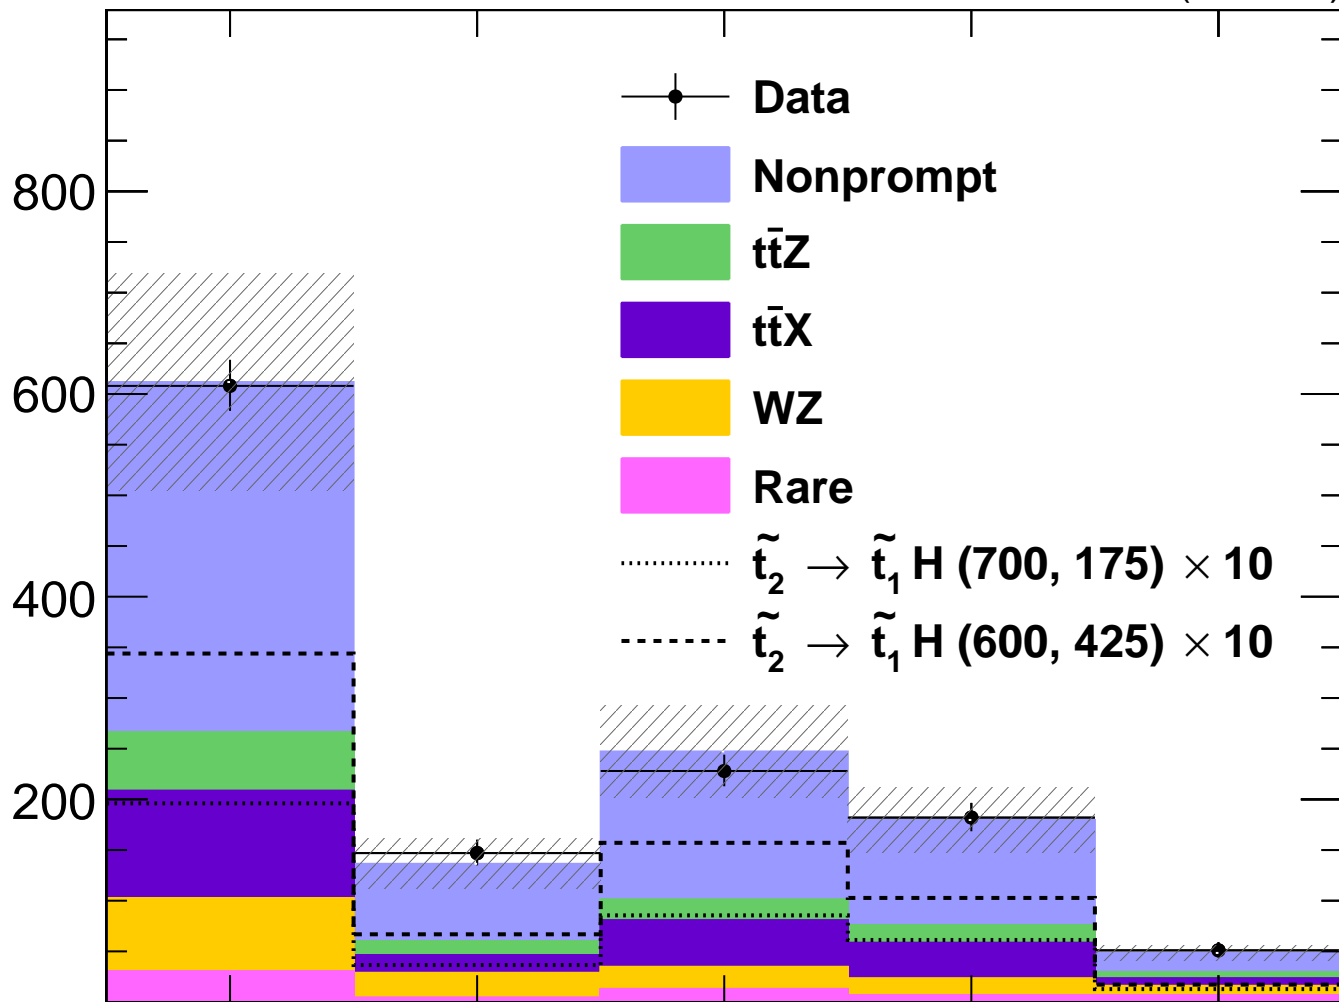

CMS

35.9 fb⁻¹ (13 TeV)

events

Data/pred