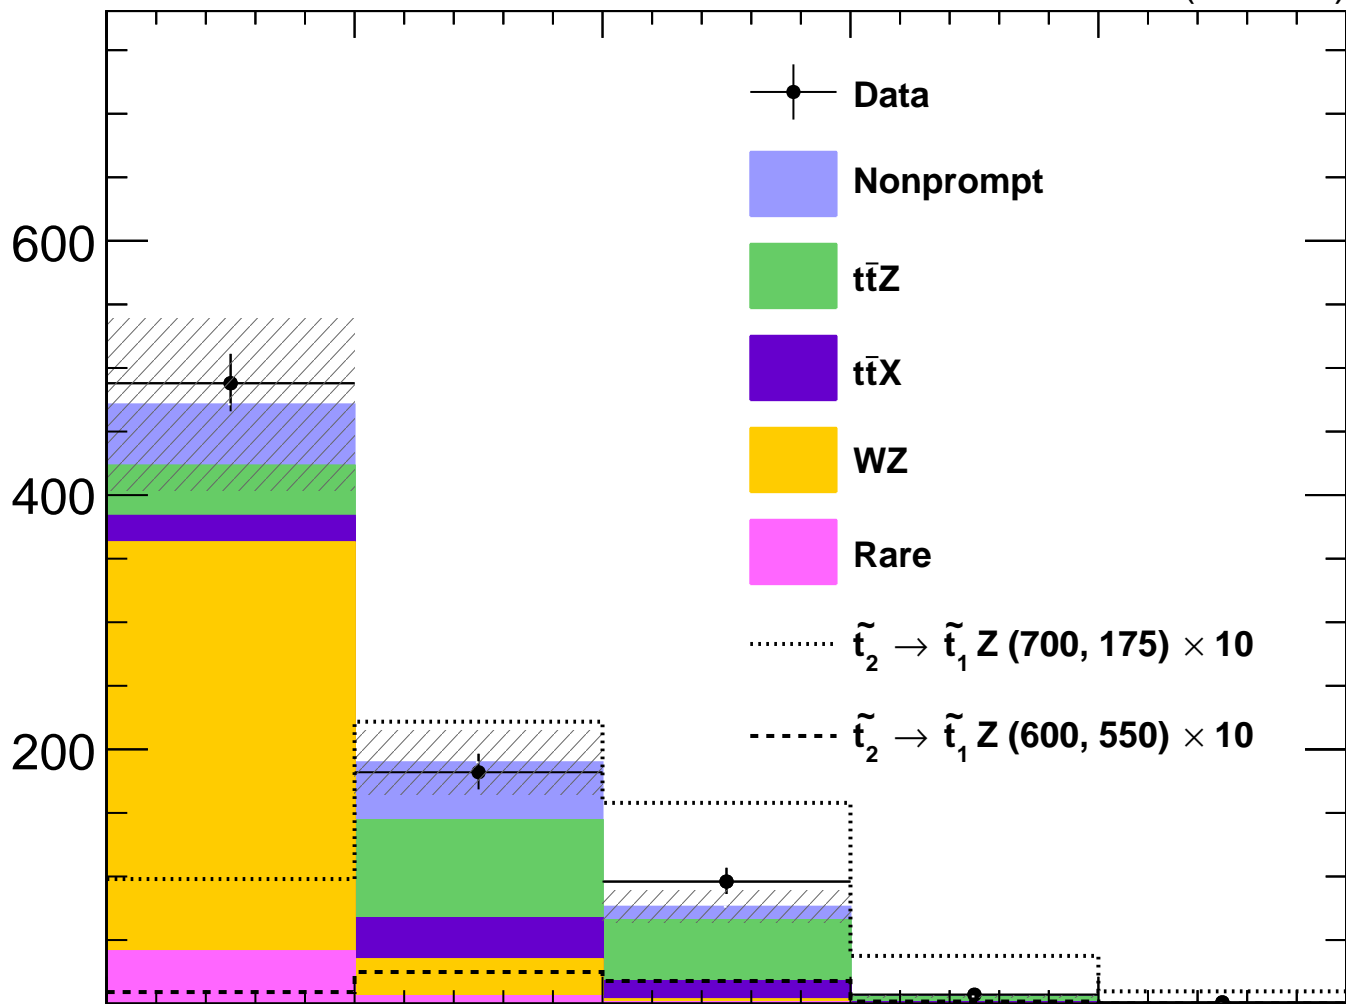

CMS

35.9 fb<sup>-1</sup> (13 TeV)

events

Data/pred

$N_b$  jets