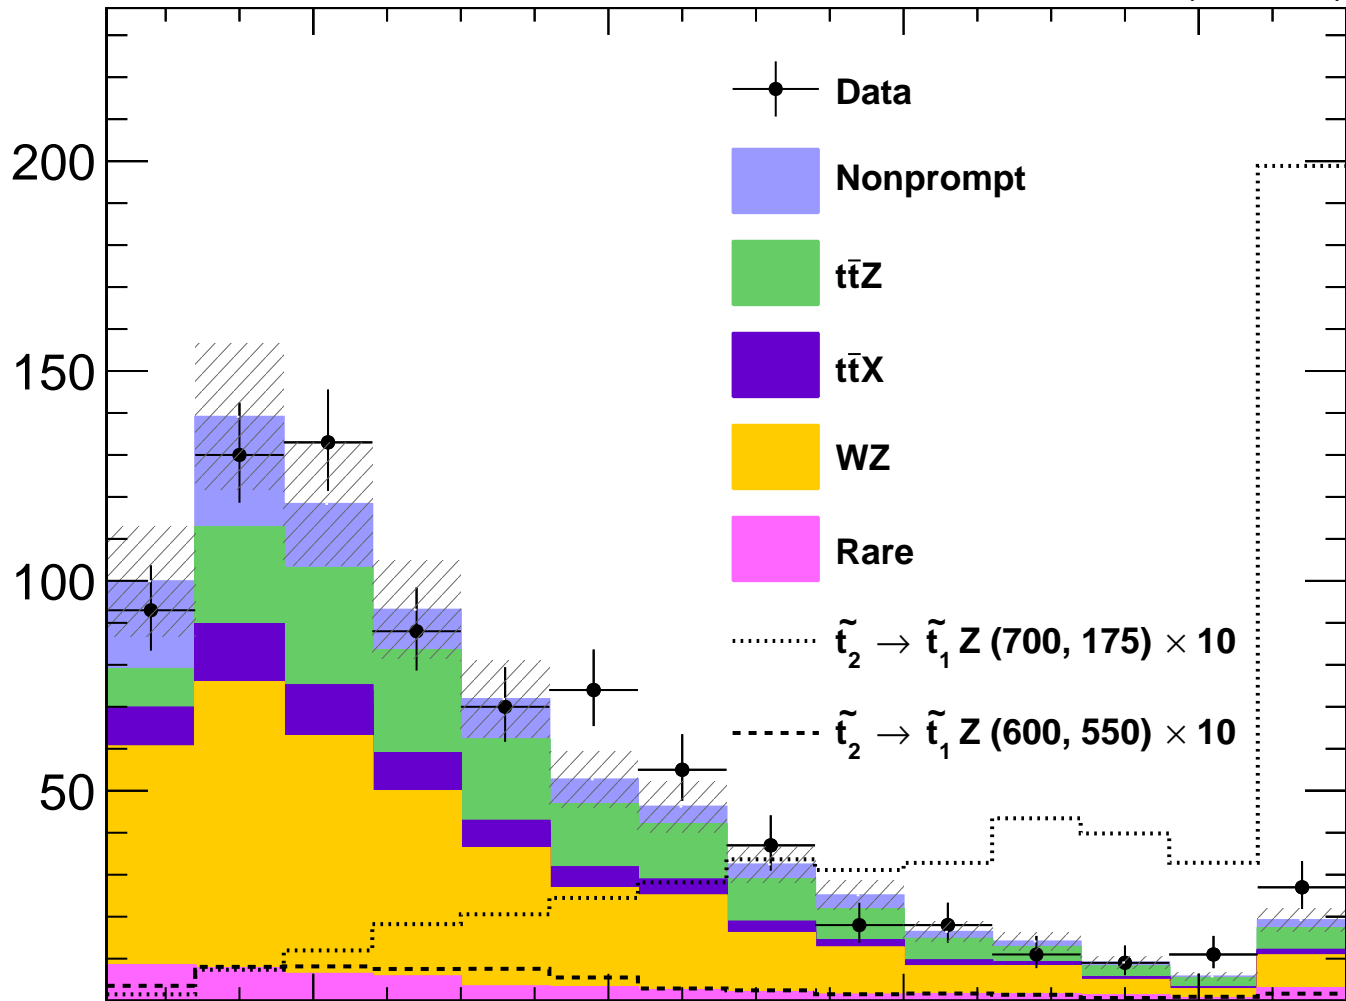

CMS

35.9 fb⁻¹ (13 TeV)

events / 60 GeV

Data/pred