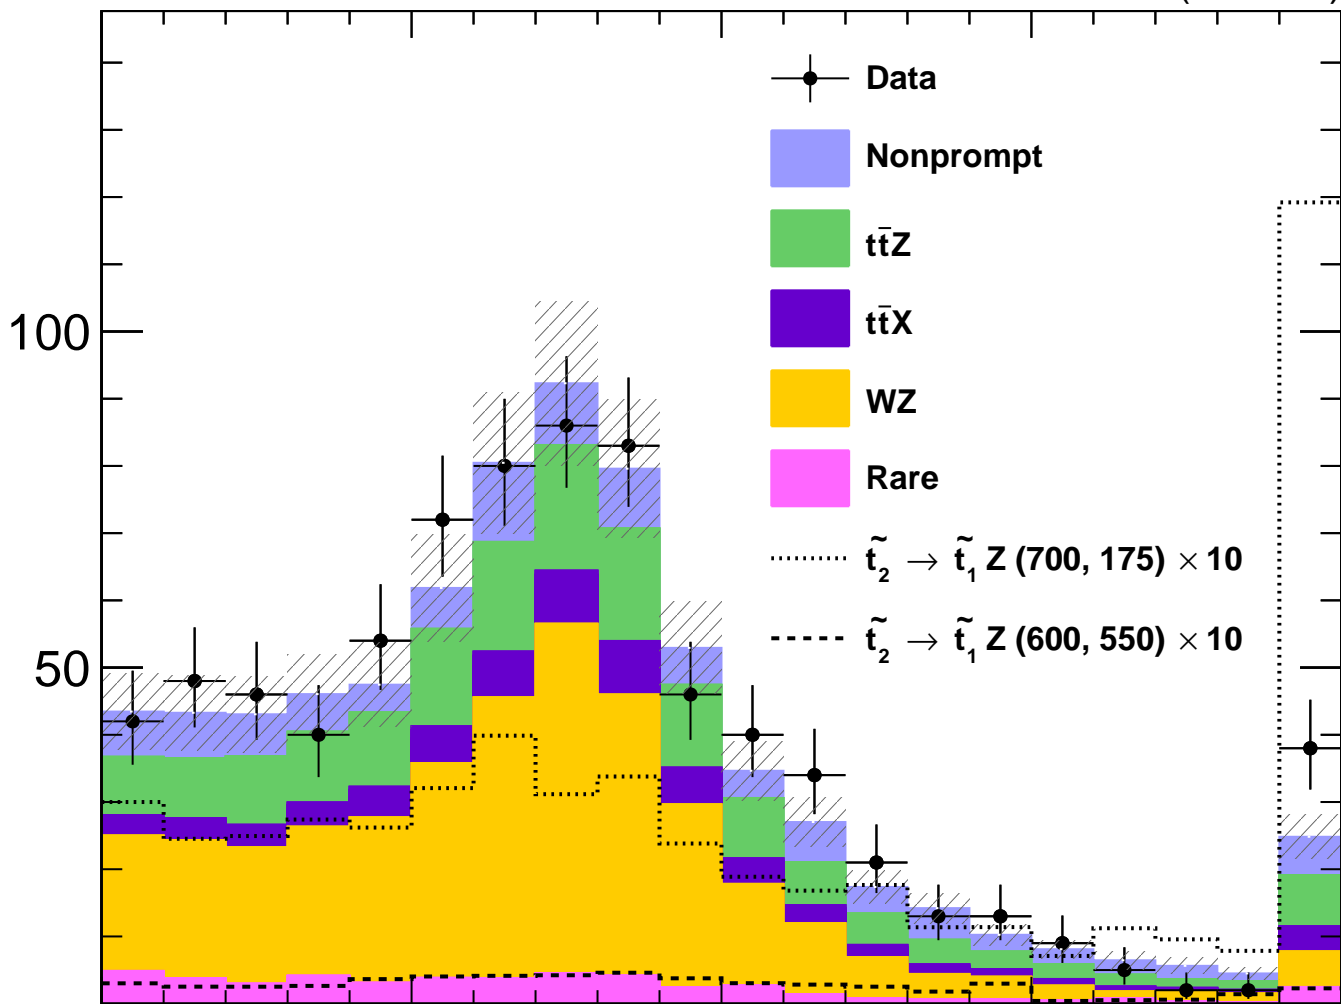

CMS

35.9 fb⁻¹ (13 TeV)

events / 10 GeV

Data/pred