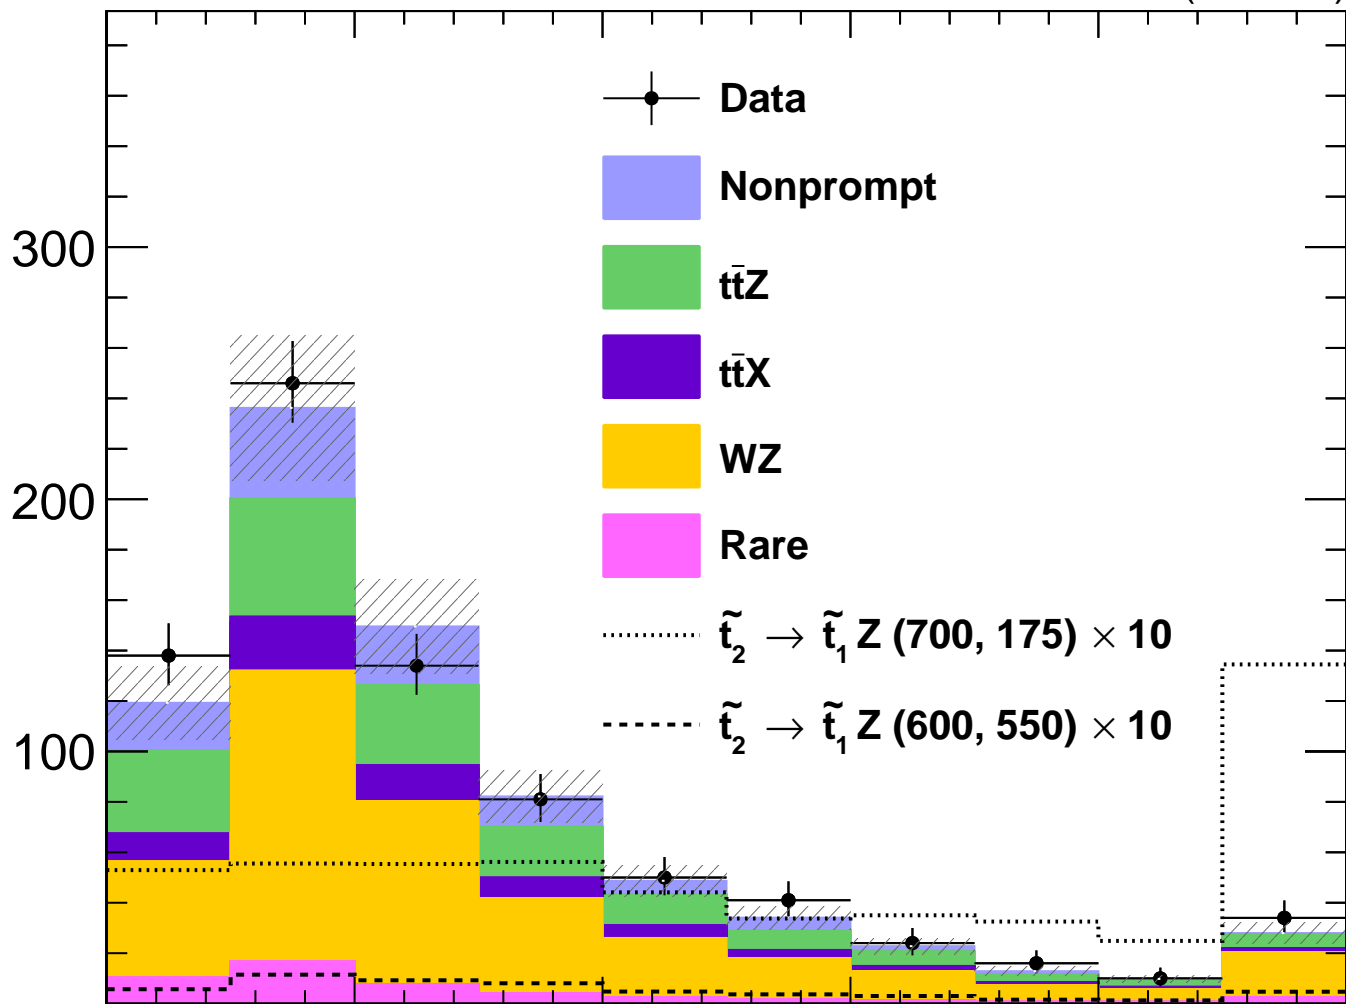

CMS35.9 fb⁻¹ (13 TeV)

events / 25 GeV

Data/pred