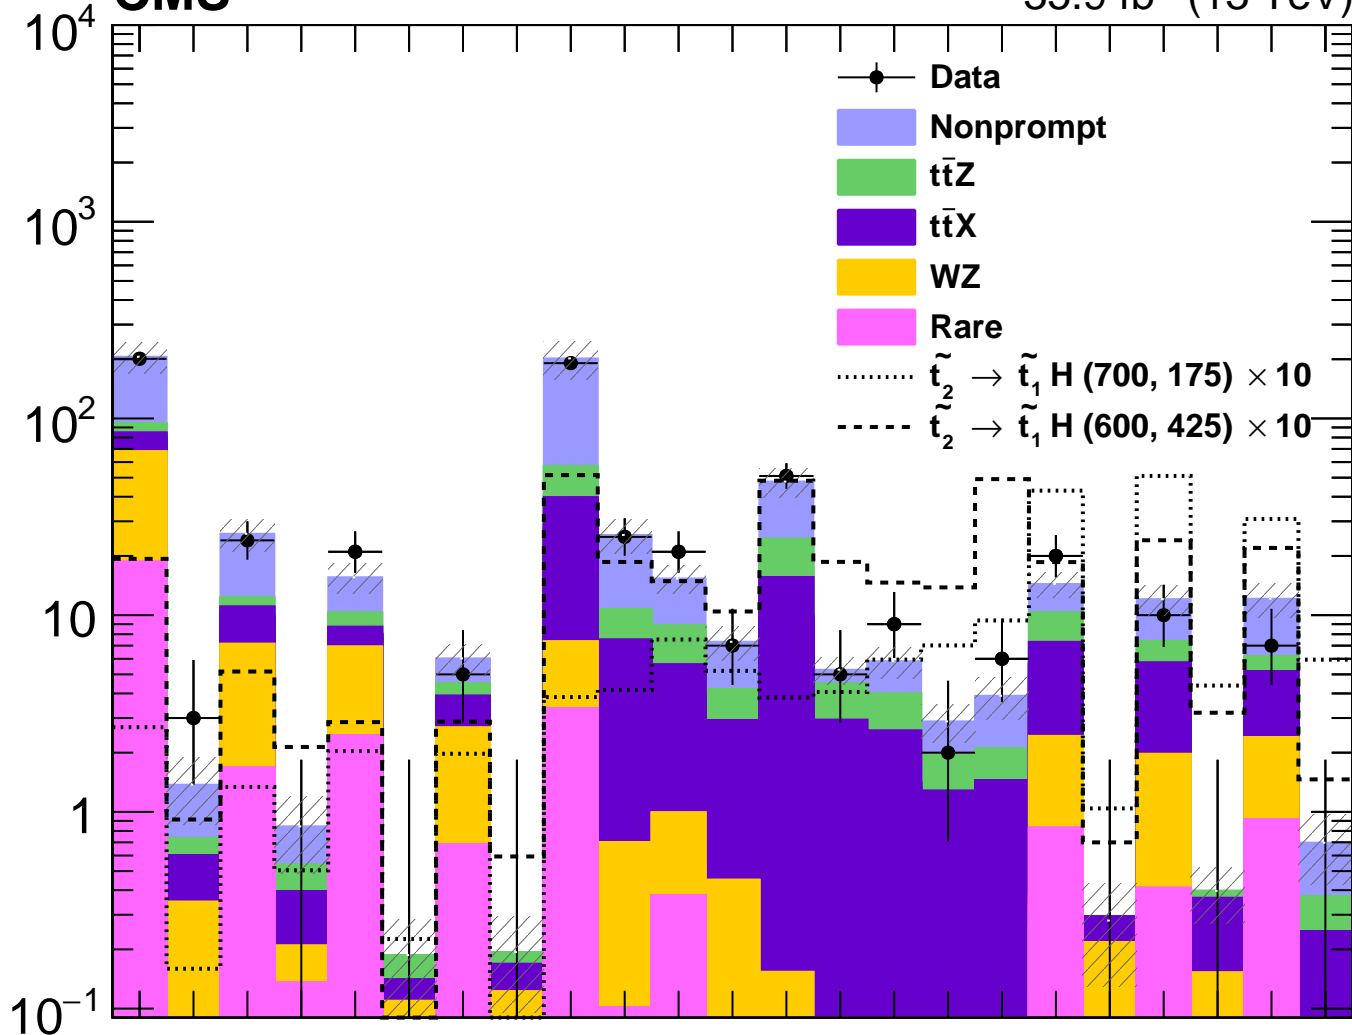

CMS35.9 fb⁻¹ (13 TeV)

events

Data/pred