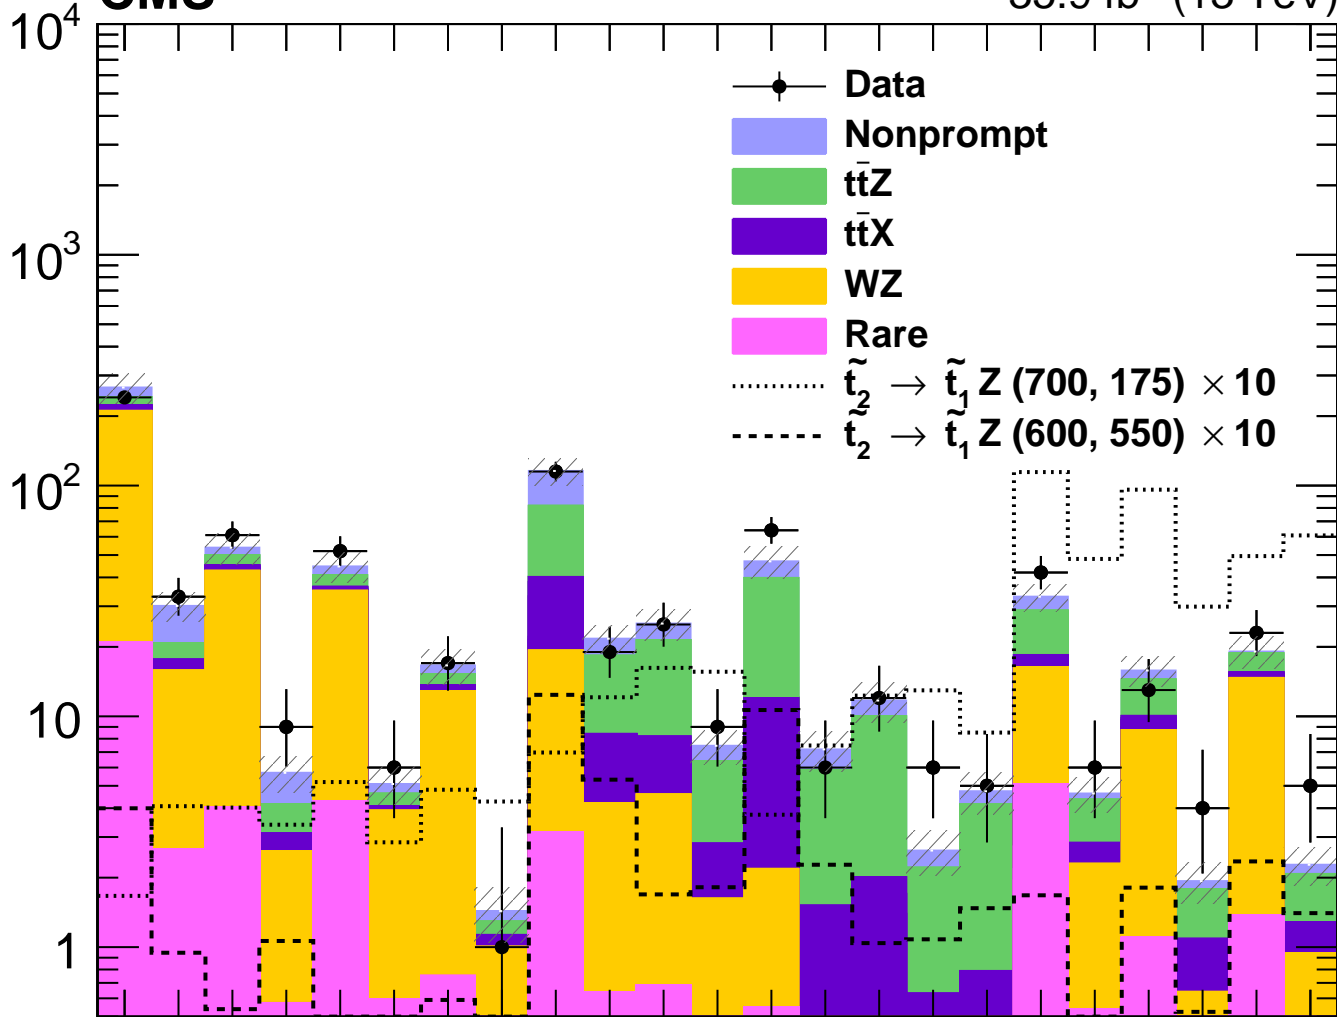

CMS

35.9 fb⁻¹ (13 TeV)

events

Data/pred