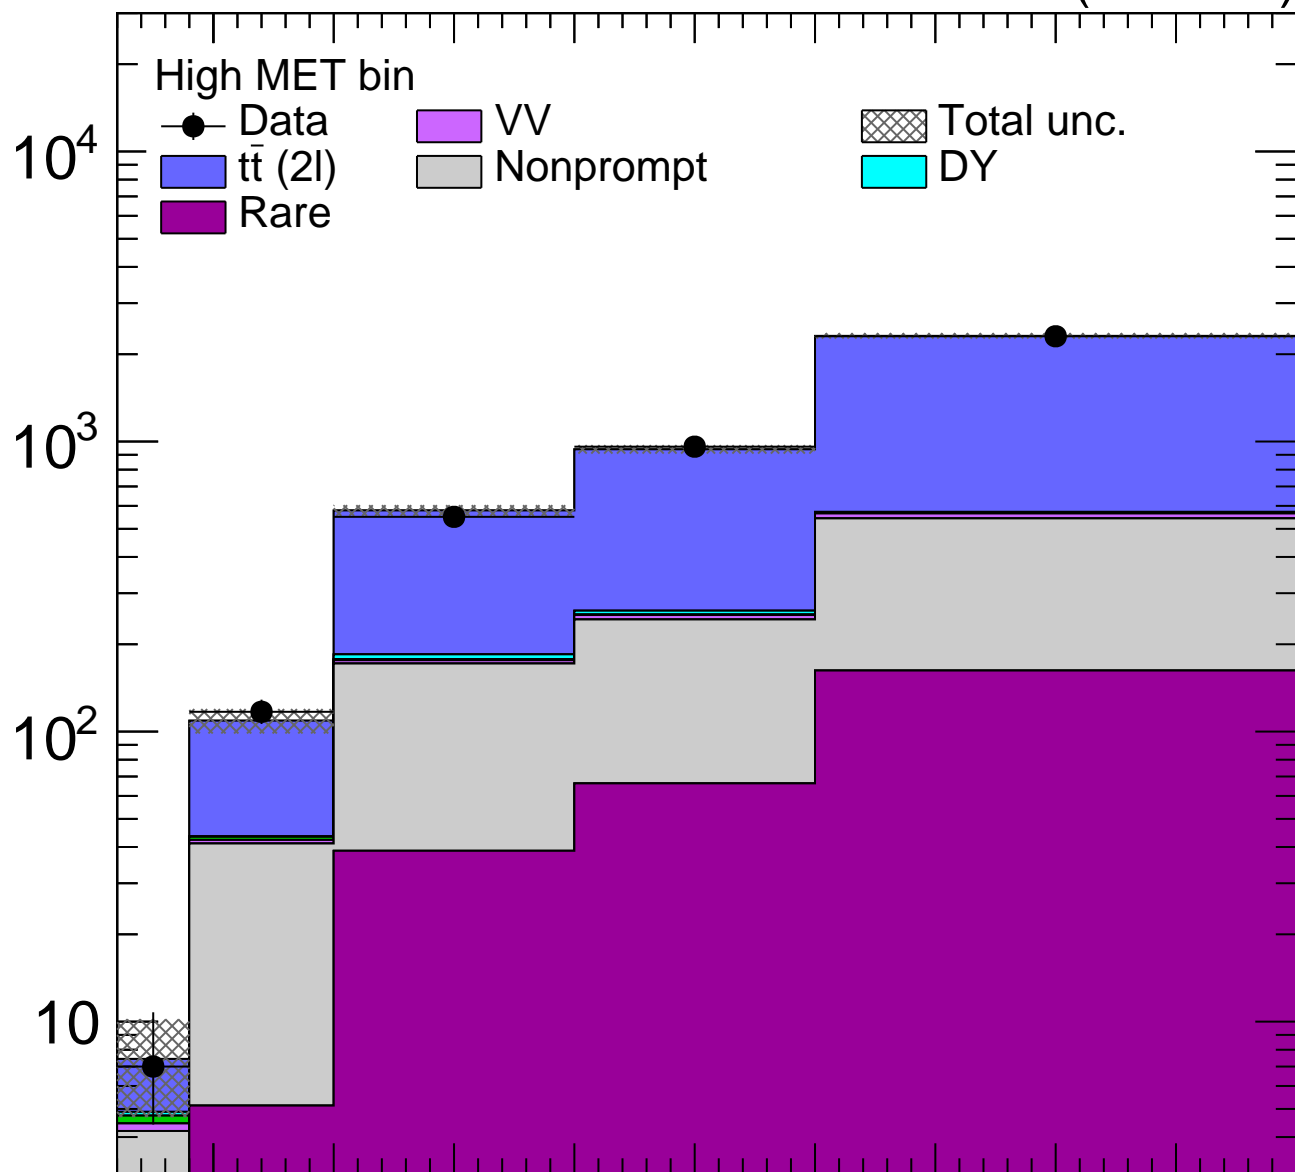

**CMS** $137 \text{ fb}^{-1}$  (13 TeV)

Events

Data/Pred.