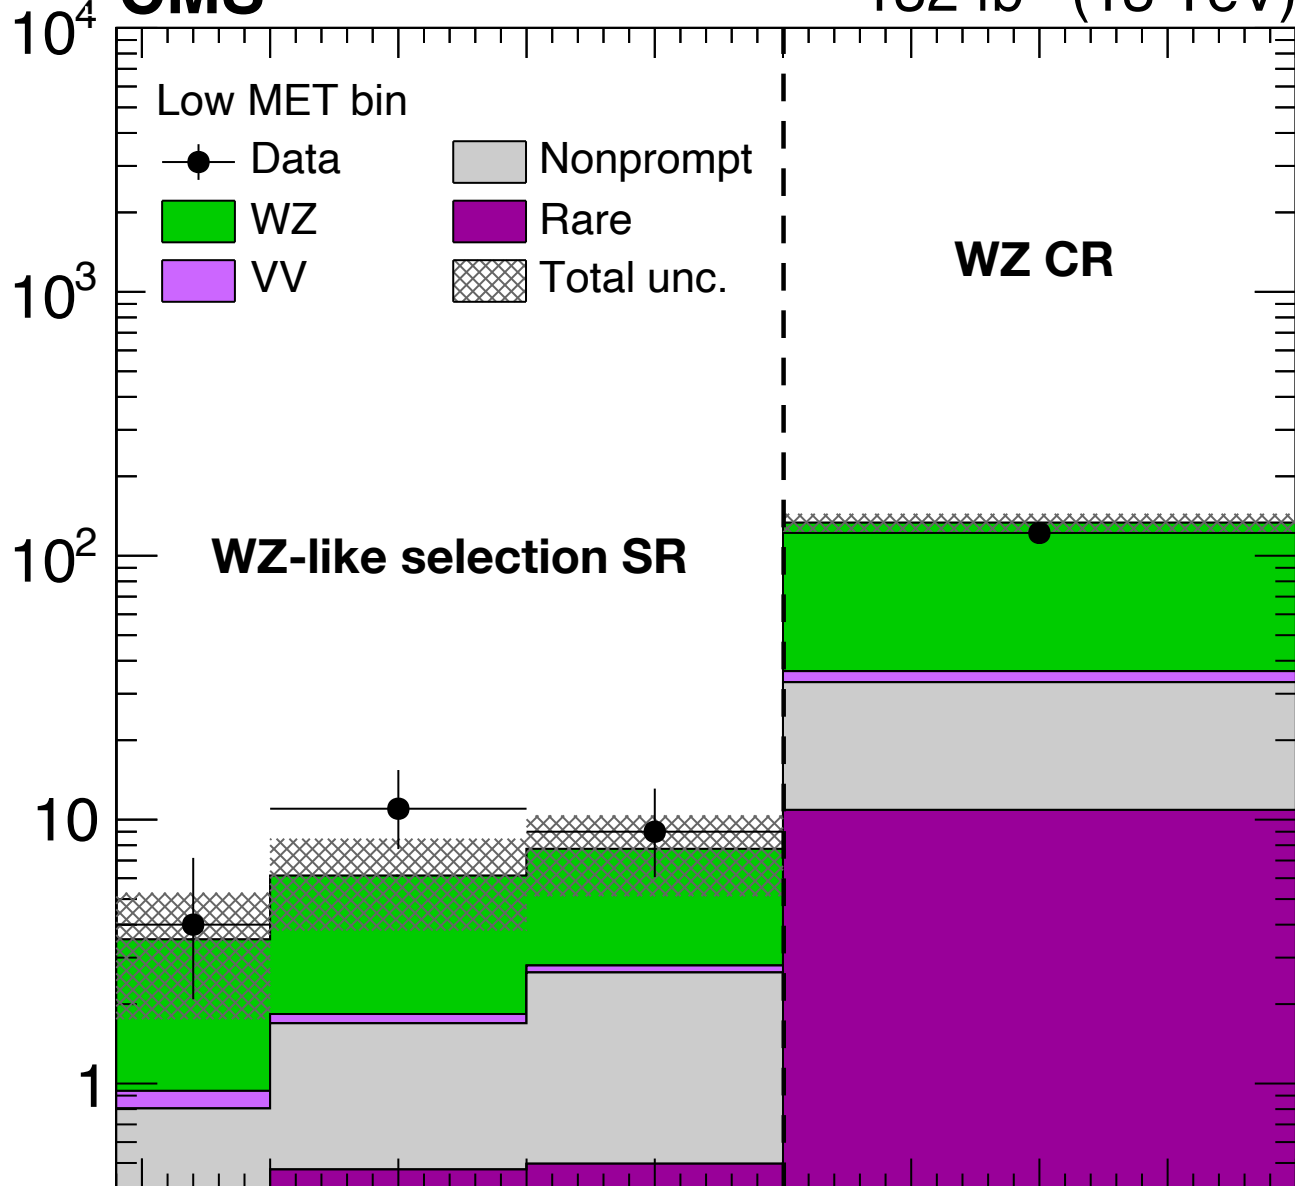

**CMS** $132 \text{ fb}^{-1}$  (13 TeV)

Events

Data/Pred.