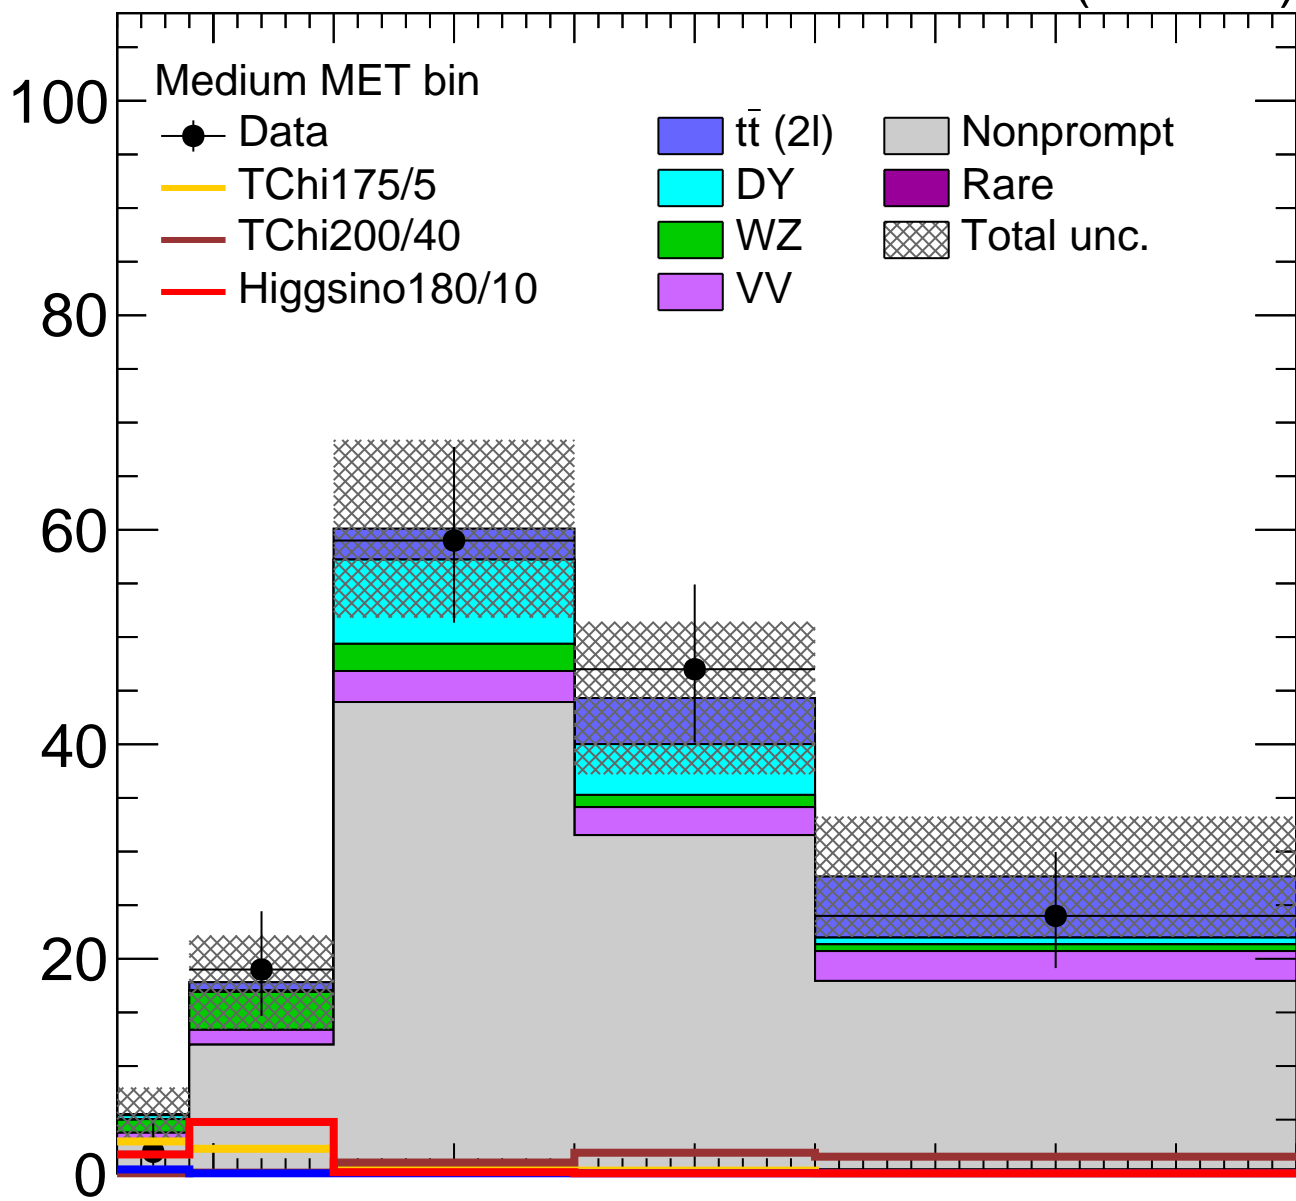

CMS 137 fb^{-1} (13 TeV)

Events

Data/Pred.

 M_{LL} [GeV]