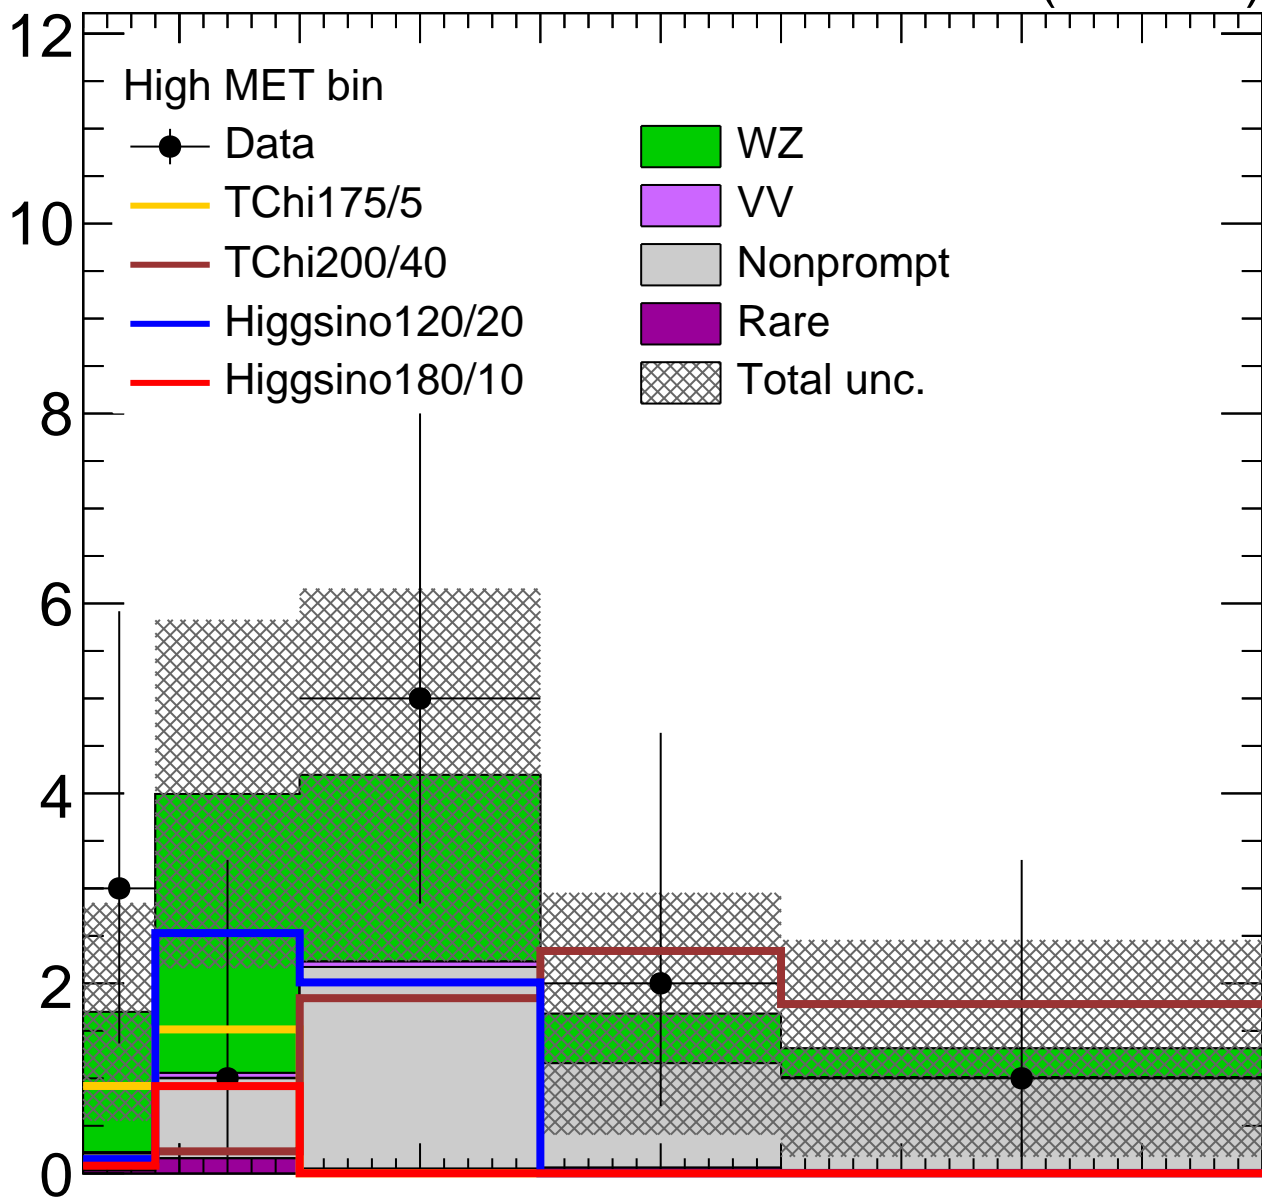

**CMS** $137 \text{ fb}^{-1}$  (13 TeV)

Events

Data/Pred.