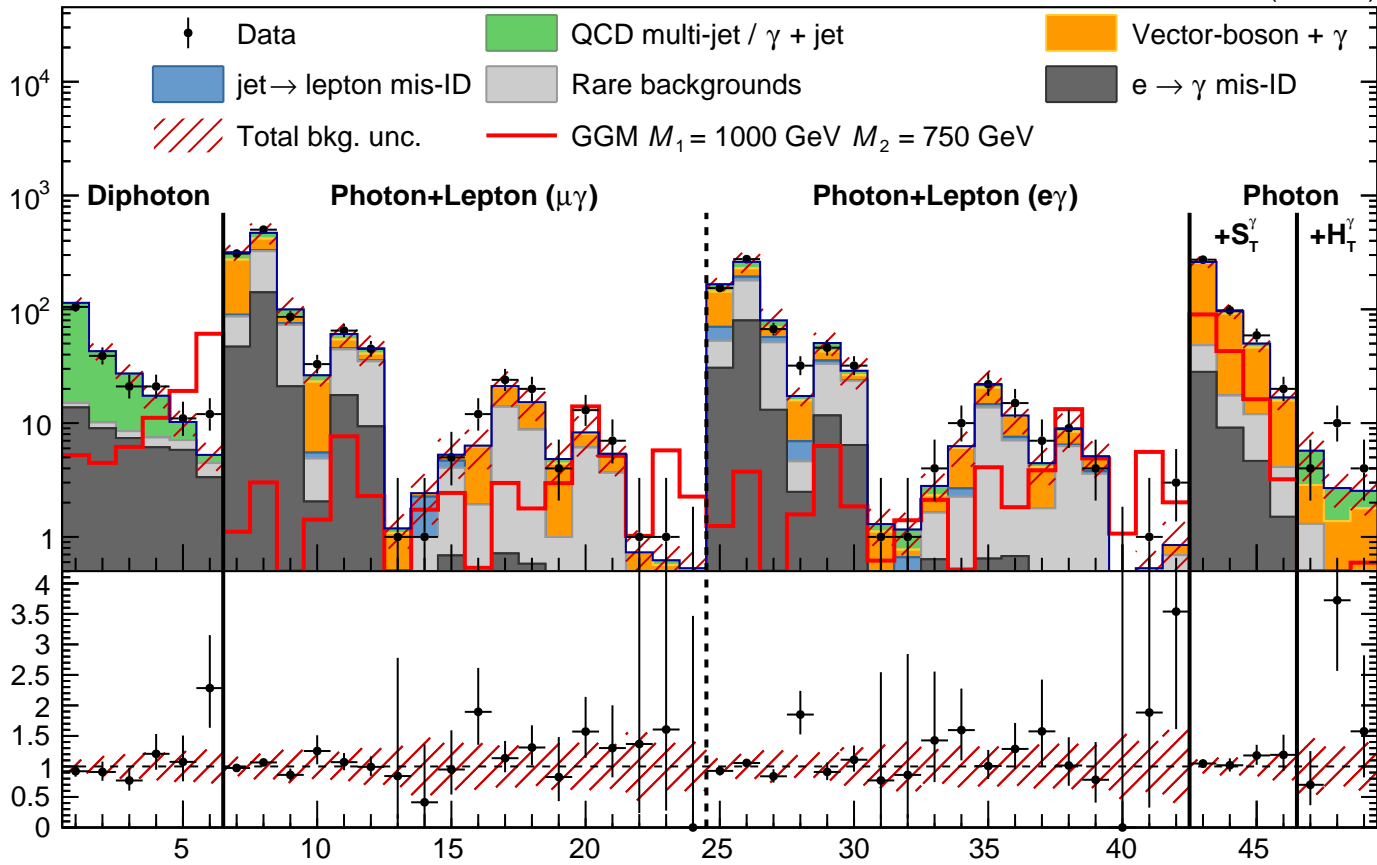

CMS

35.9 fb⁻¹ (13 TeV)

Events/bin

Data/Pred.

Search bin