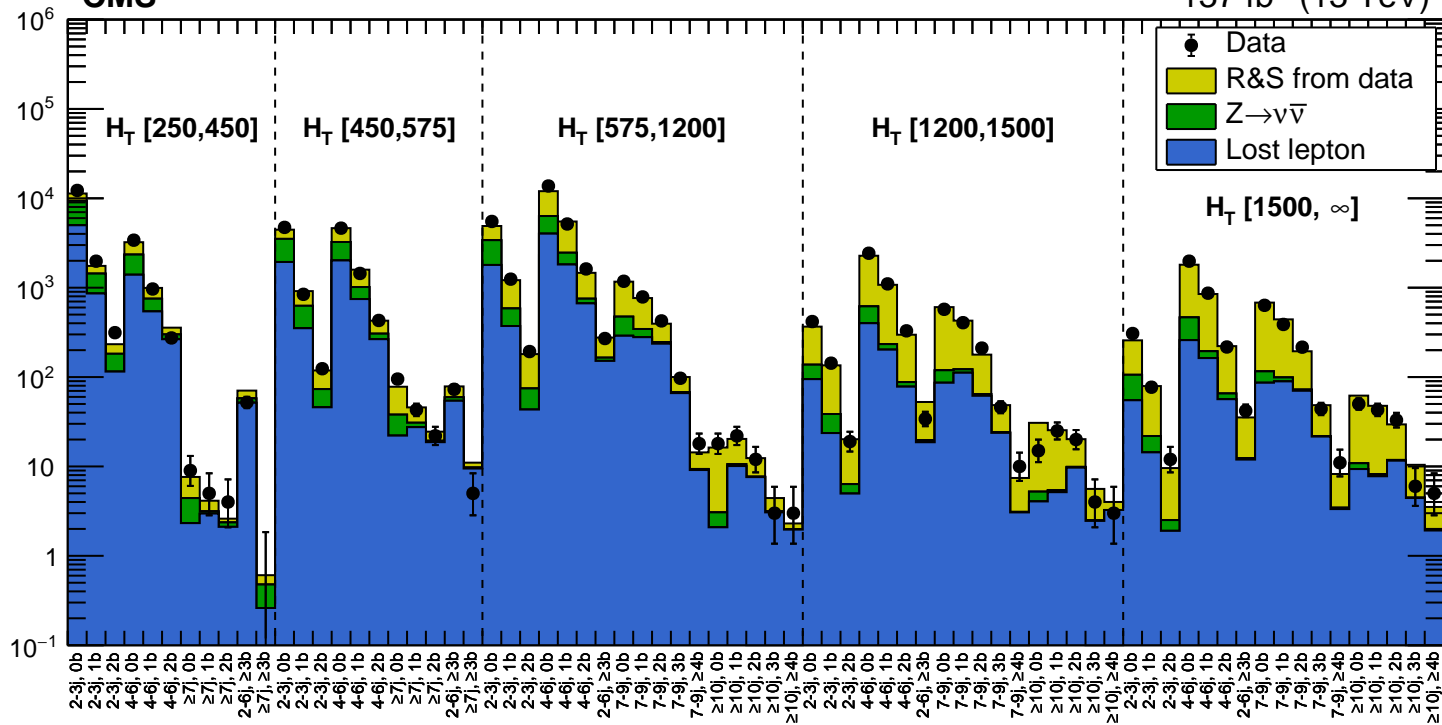

CMS

137 fb⁻¹ (13 TeV)

Events / bin

Data/pred.