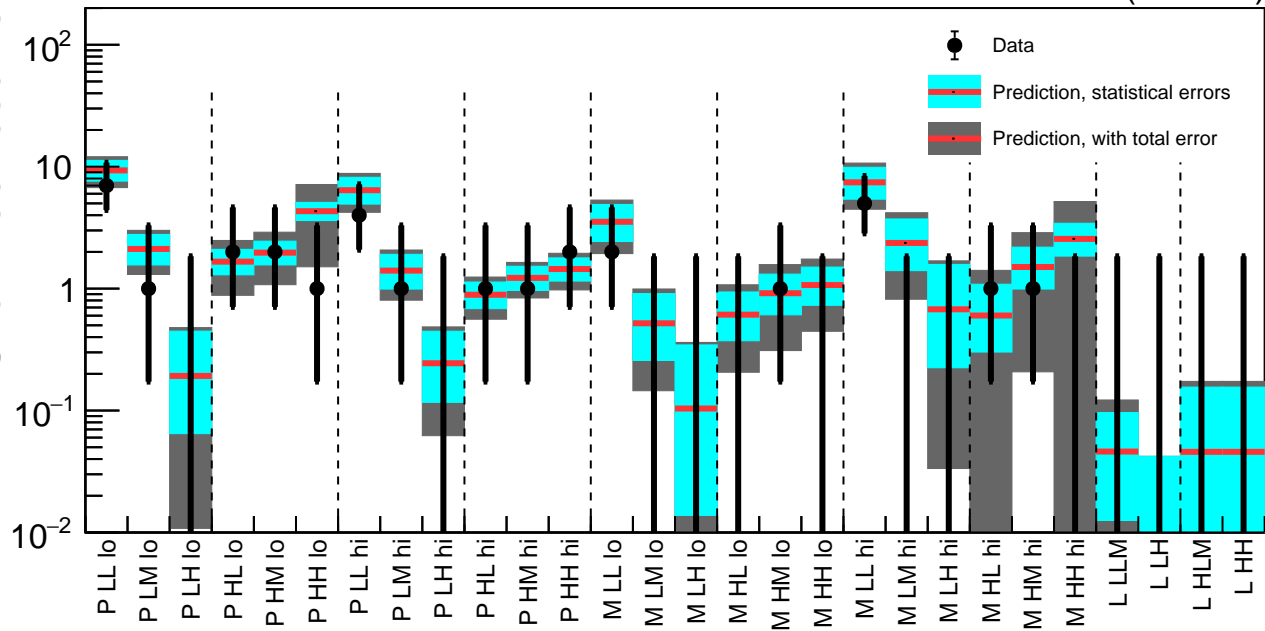

CMS

35.9 fb⁻¹ (13 TeV)

Short track counts

Data / pred.