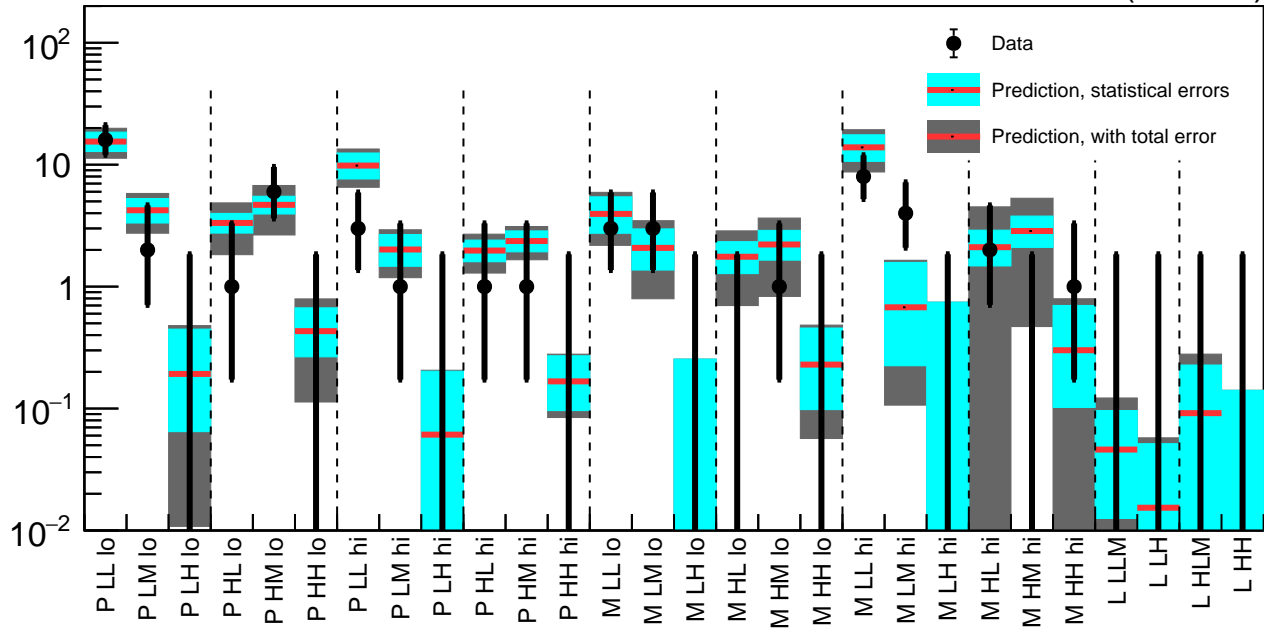

CMS**35.9 fb⁻¹ (13 TeV)**

Short track counts

Data / pred.