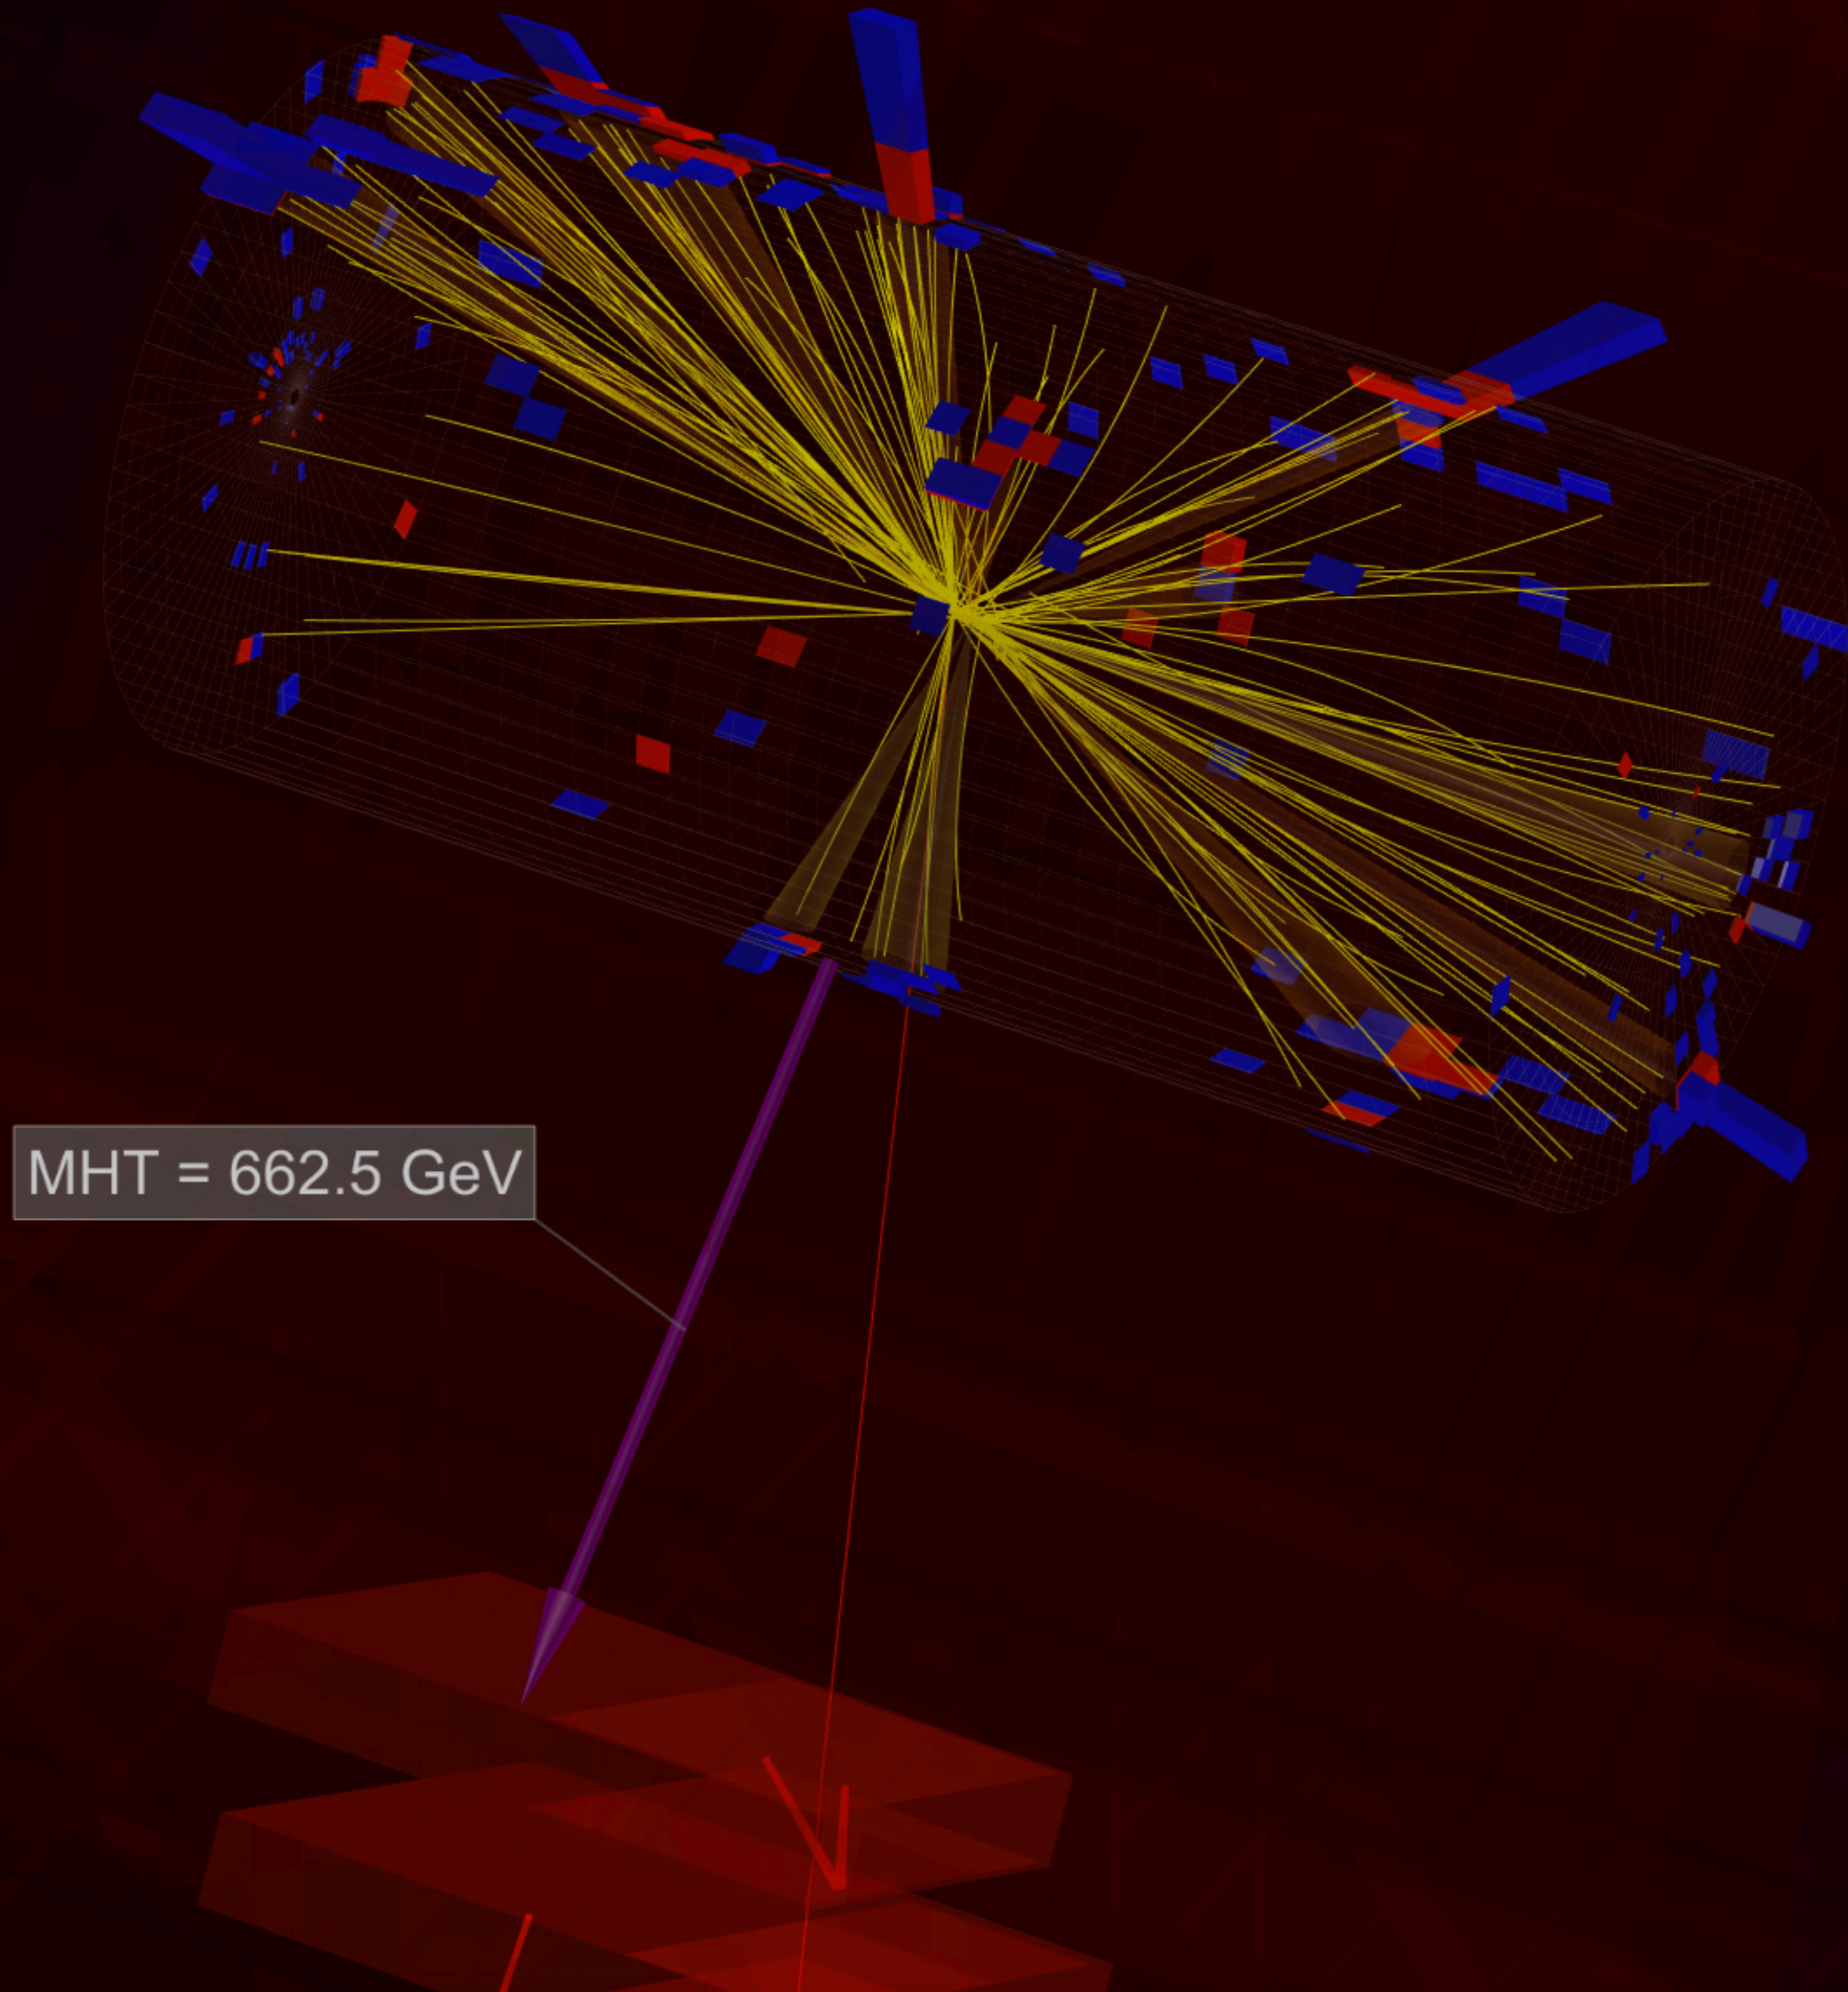

CMS Experiment at LHC, CERN
Data recorded: Sat May 14 21:35:27 20
Run/Event: 273447 / 291867669
Lumi section: 179
Orbit/Crossing: 46782411 / 396

MHT = 662.5 GeV