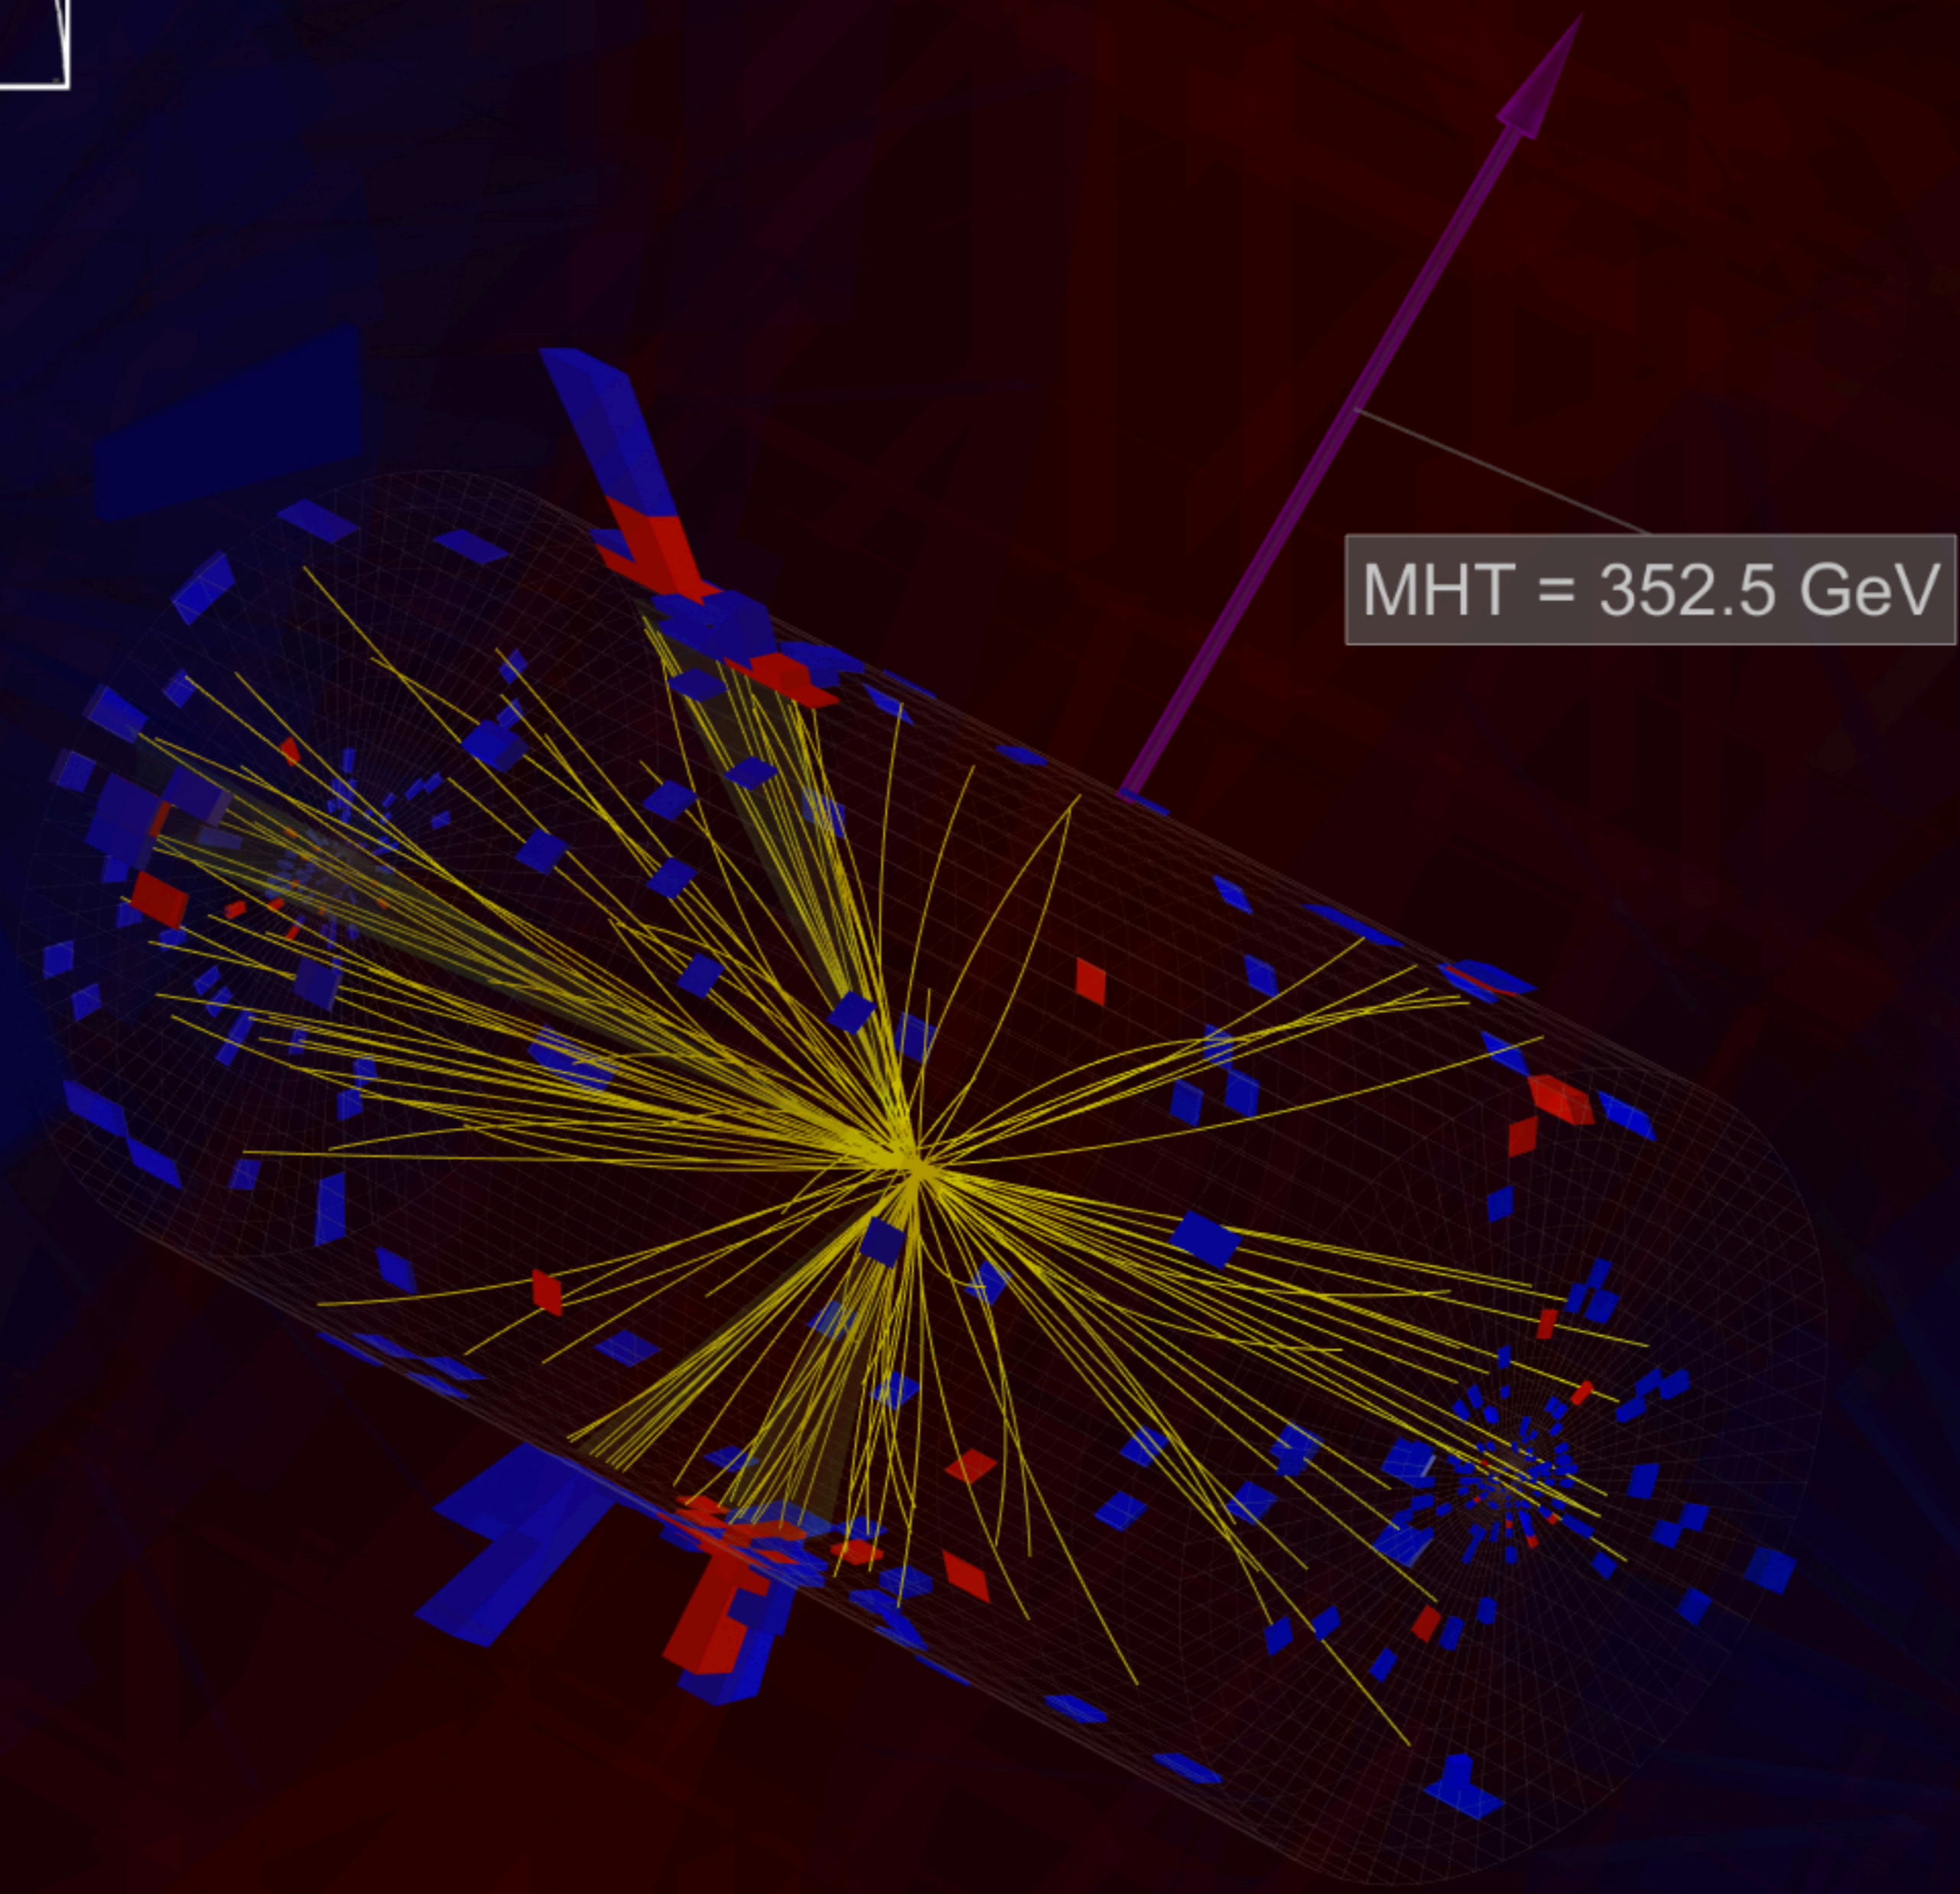

CMS Experiment at LHC, CERN
Data recorded: Tue Aug 14 18:24:38 20
Run/Event: 321295 / 95701713
Lumi section: 60
Orbit/Crossing: 15576540 / 1481

MHT = 352.5 GeV