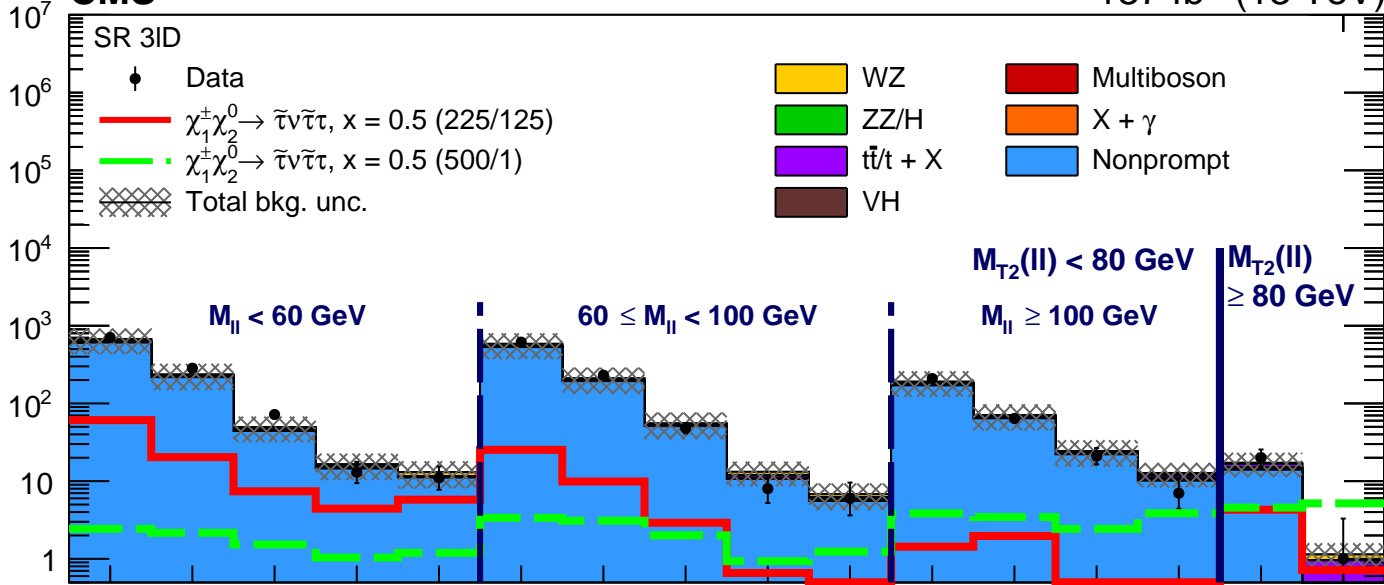

**CMS**

137 fb<sup>-1</sup> (13 TeV)

Events

Obs./Bkg.