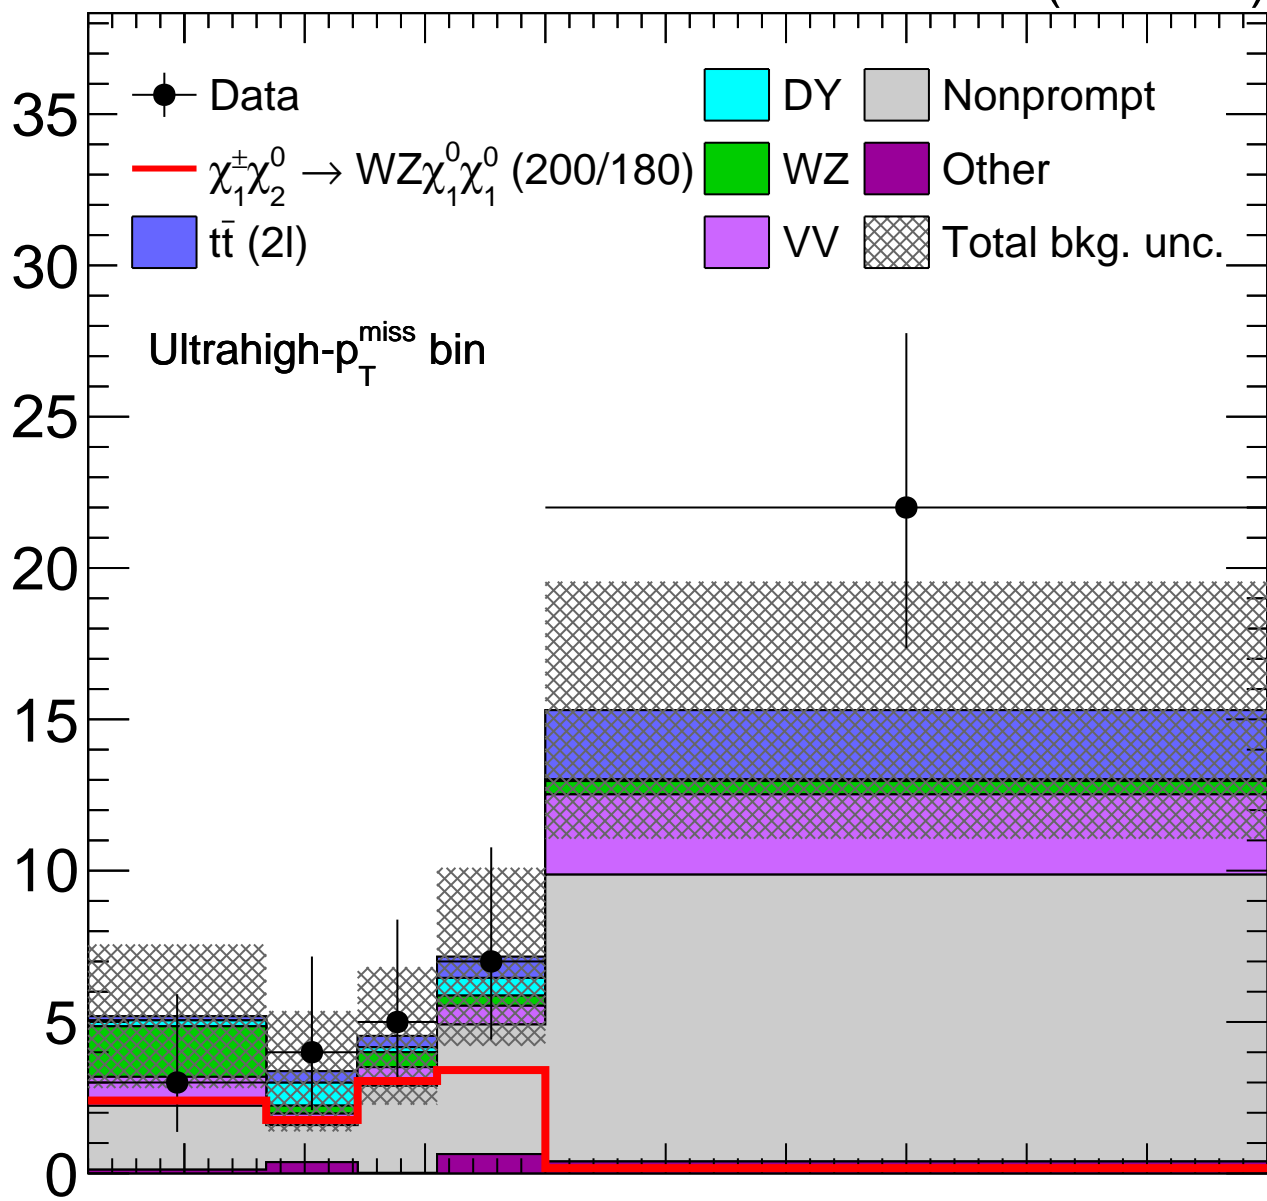

CMS

137 fb⁻¹ (13 TeV)

Events / bin

Data/Pred.