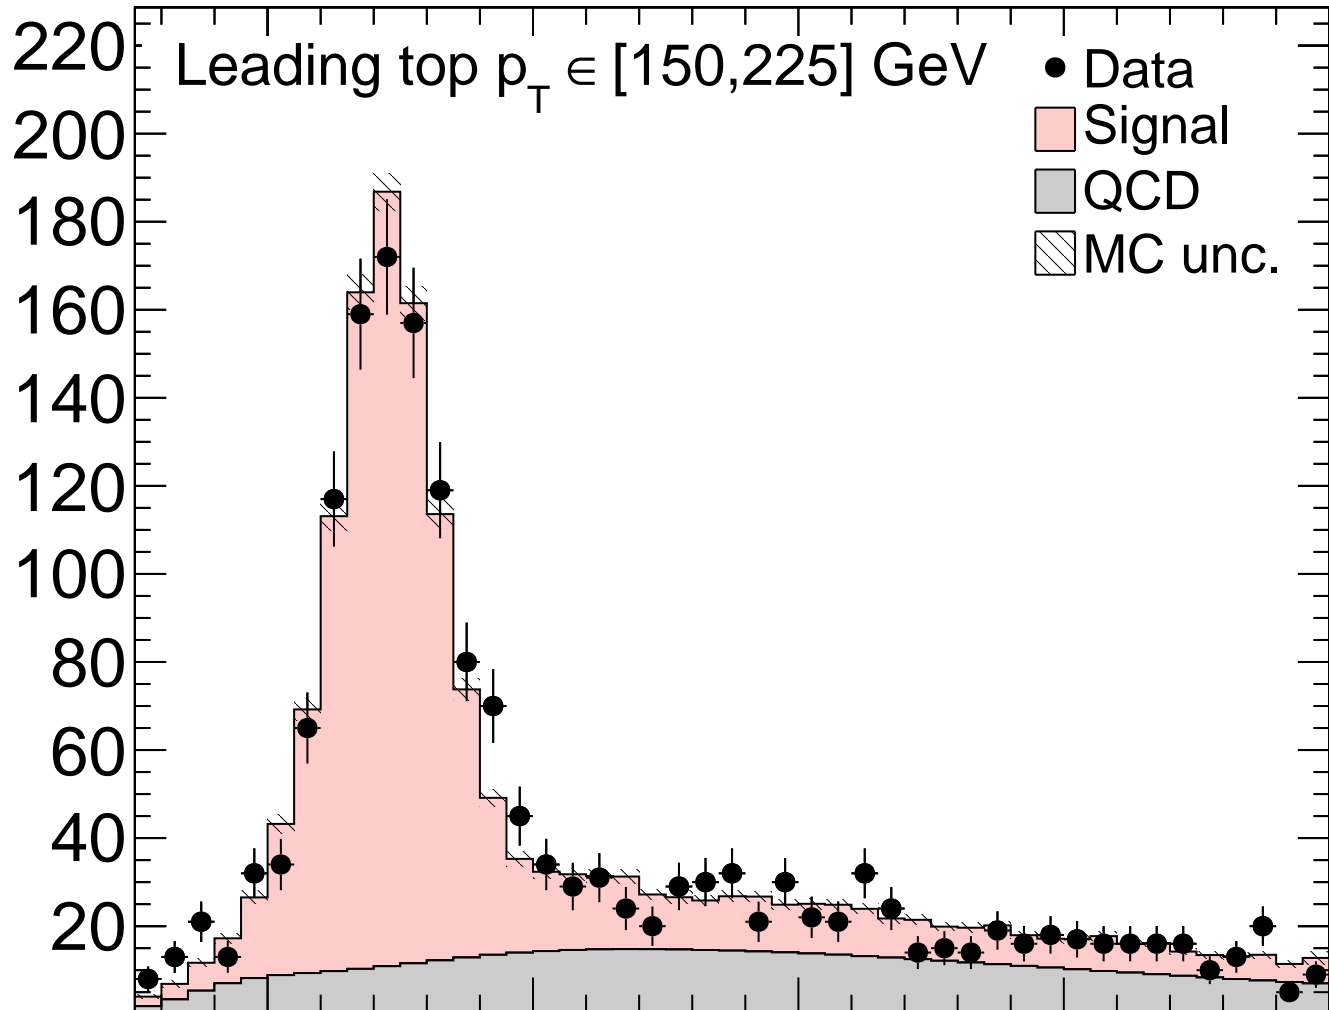

CMS18.4 fb⁻¹ (8 TeV)

Events / 5 GeV

 m_t^{rec} (GeV)