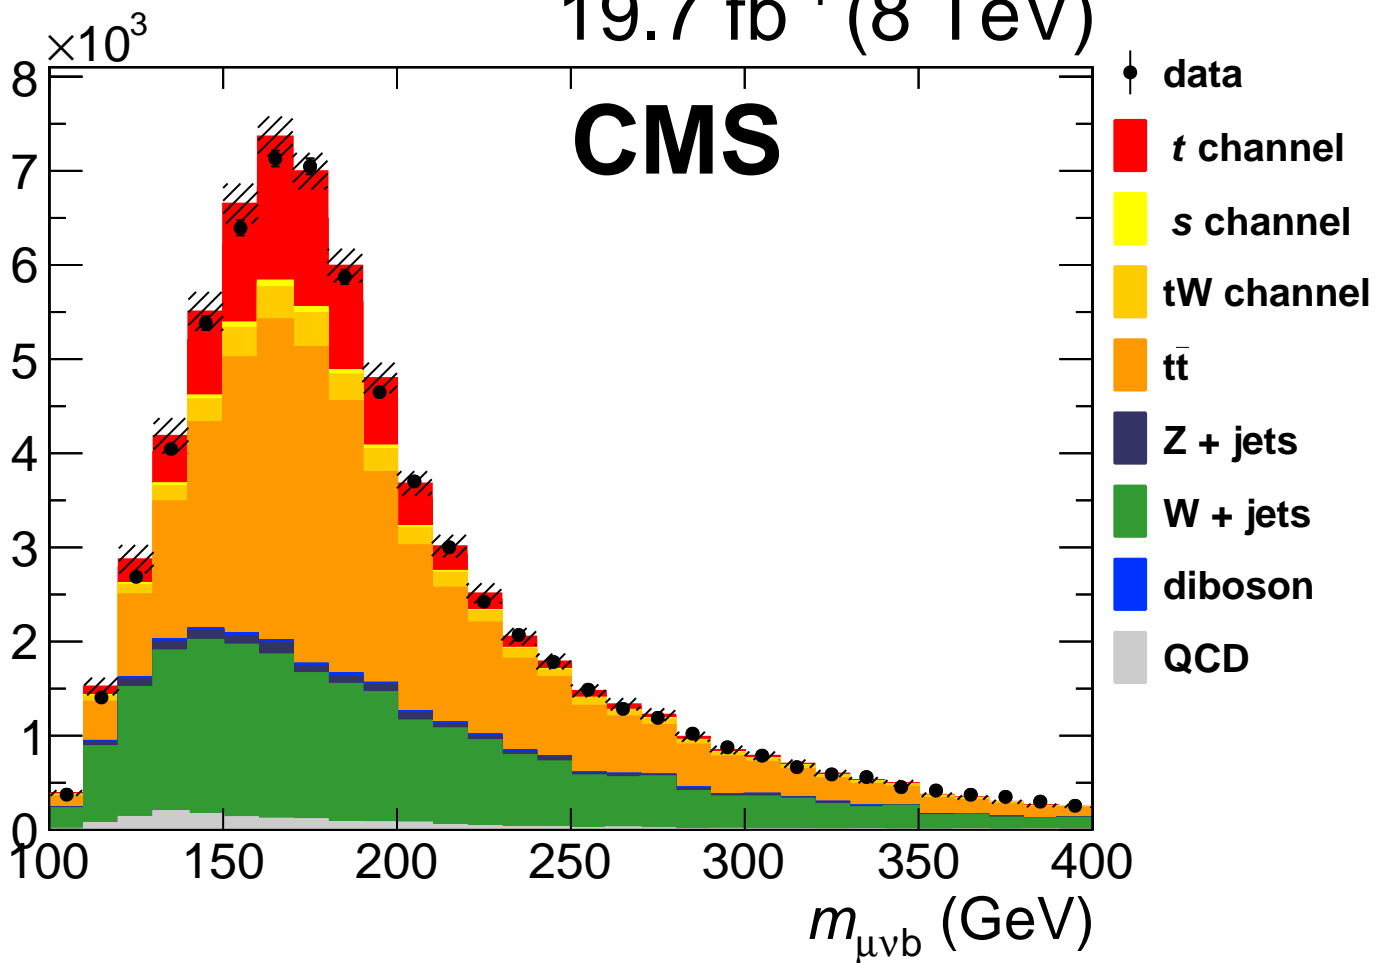

19.7 fb<sup>-1</sup> (8 TeV)

**CMS**

Events / 10 GeV

Data/MC