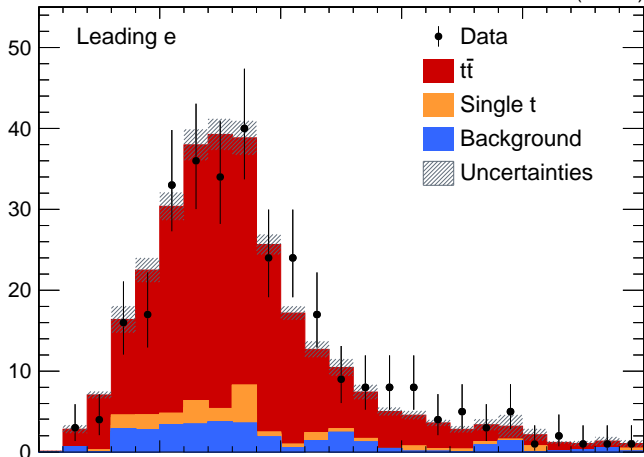

CMS19.7 fb⁻¹ (8 TeV)

Events / (10 GeV)

Data / MC