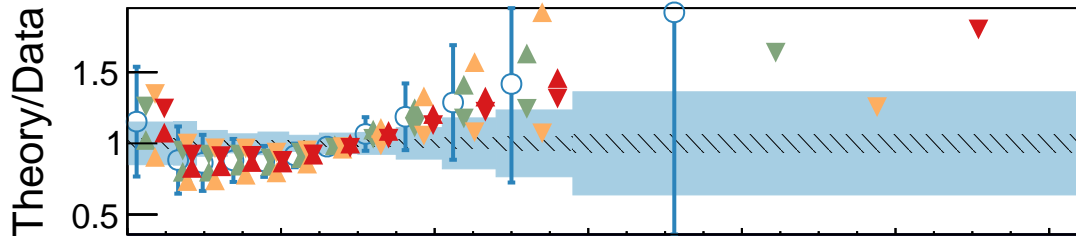

**CMS**35.9 fb<sup>-1</sup> (13 TeV)

- PW+PY8
- ▲ ISR up
- ▼ ISR down
- ▲ FSR up
- ▼ FSR down
- ▲ UE up
- ▼ UE down

- no MPI
- no CR
- QCD based
- Gluon move
- ERD on
- △ Rope
- ▽ Rope (no CR)

- Sherpa
- MG5\_aMC
- ▲ PW+HW++
- ▼ PW+HW7