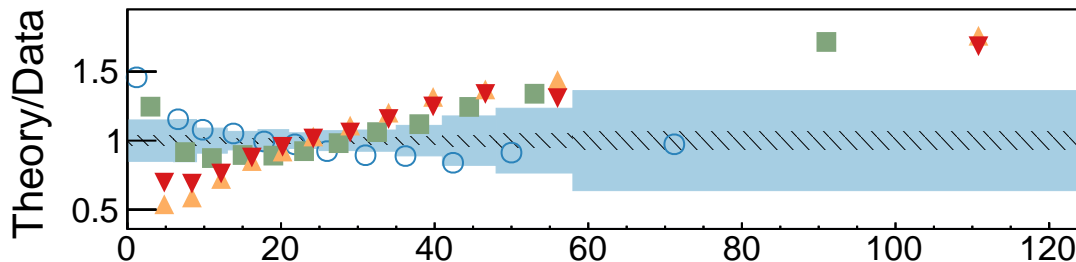

**CMS**35.9 fb<sup>-1</sup> (13 TeV)

- PW+PY8
- ▲ ISR up
- ▼ ISR down
- ▲ FSR up
- ▼ FSR down
- ▲ UE up
- ▼ UE down

- no MPI
- no CR
- QCD based
- Gluon move
- ERD on
- △ Rope
- ▽ Rope (no CR)

- Sherpa
- MG5\_aMC
- ▲ PW+HW++
- ▼ PW+HW7