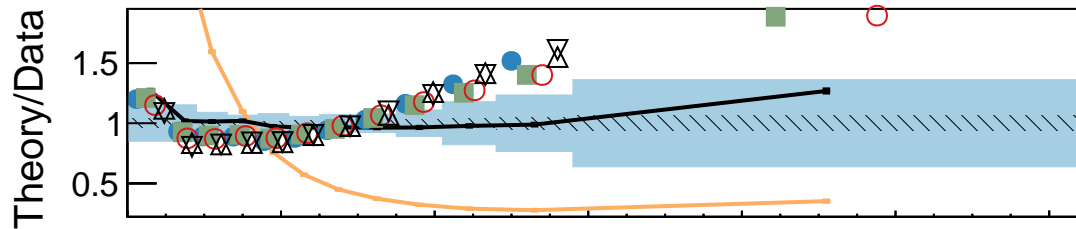

**CMS**35.9 fb<sup>-1</sup> (13 TeV)

- PW+PY8
- ▲ ISR up
- ▼ ISR down
- ▲ FSR up
- ▼ FSR down
- ▲ UE up
- ▼ UE down

- no MPI
- no CR
- QCD based
- Gluon move
- ERD on
- △ Rope
- ▽ Rope (no CR)

- Sherpa
- MG5\_aMC
- ▲ PW+HW++
- ▼ PW+HW7