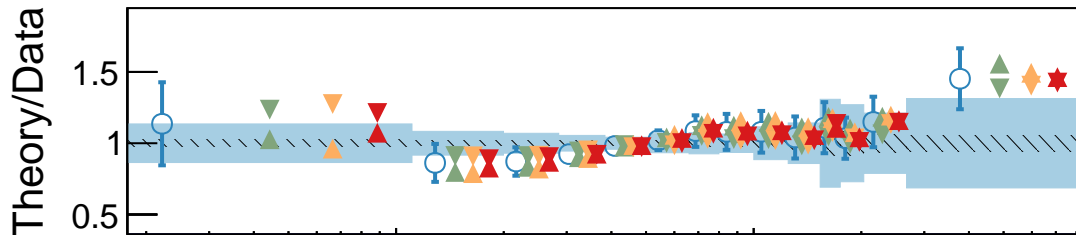

CMS35.9 fb⁻¹ (13 TeV)

- ⊙ PW+PY8
- ▲ ISR up
- ▼ ISR down
- ▲ FSR up
- ▼ FSR down
- ▲ UE up
- ▼ UE down
- no MPI
- no CR
- QCD based
- Gluon move
- ERD on
- △ Rope
- ▽ Rope (no CR)
- ⊕ Sherpa
- MG5_aMC
- ▲ PW+HW++
- ▼ PW+HW7