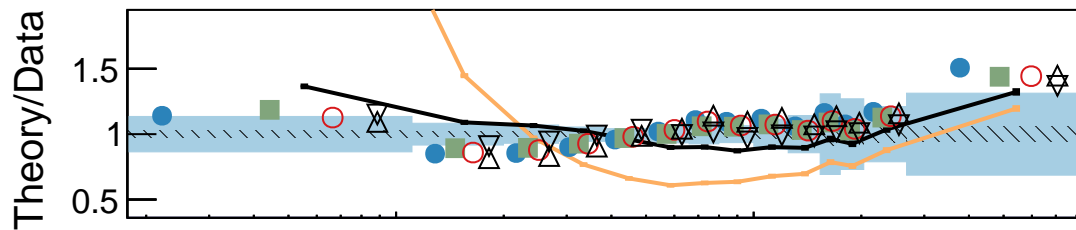

CMS35.9 fb⁻¹ (13 TeV)

- ⊙ PW+PY8
- ▲ ISR up
- ▼ ISR down
- ▲ FSR up
- ▼ FSR down
- ▲ UE up
- ▼ UE down
- no MPI
- no CR
- QCD based
- Gluon move
- ERD on
- △ Rope
- ▽ Rope (no CR)
- ⊕ Sherpa
- MG5_aMC
- ▲ PW+HW++
- ▼ PW+HW7