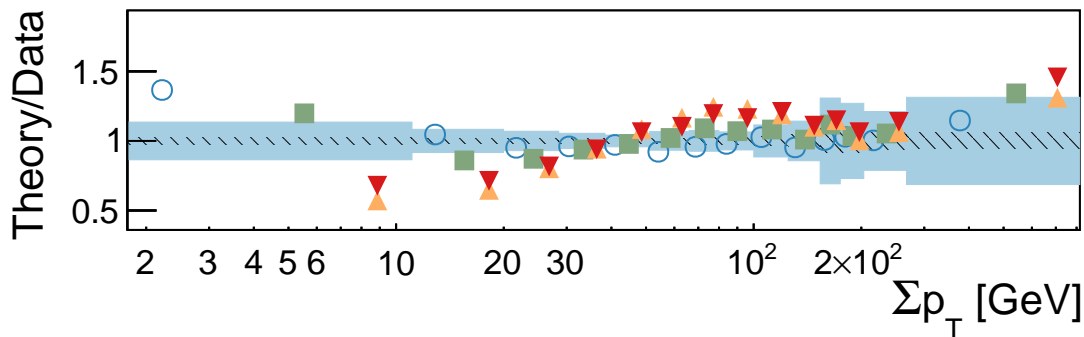

CMS35.9 fb⁻¹ (13 TeV)

- ⊙ PW+PY8
- ▲ ISR up
- ▼ ISR down
- ▲ FSR up
- ▼ FSR down
- ▲ UE up
- ▼ UE down
- no MPI
- no CR
- QCD based
- Gluon move
- ERD on
- △ Rope
- ▽ Rope (no CR)
- ⊕ Sherpa
- MG5_aMC
- ▲ PW+HW++
- ▼ PW+HW7