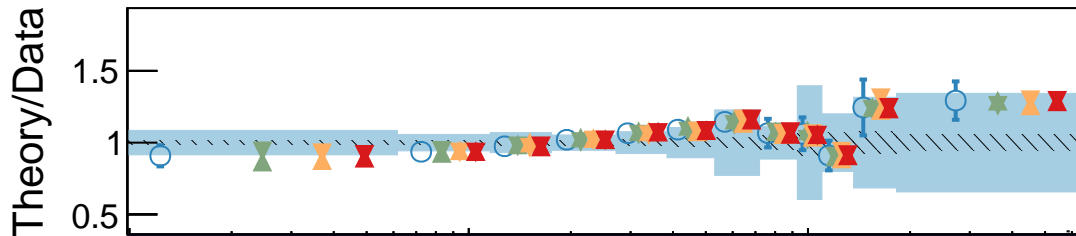

CMS35.9 fb⁻¹ (13 TeV)

- PW+PY8
- ▲ ISR up
- ▼ ISR down
- ▲ FSR up
- ▼ FSR down
- ▲ UE up
- ▼ UE down

- no MPI
- no CR
- QCD based
- Gluon move
- ERD on
- ▲ Rope
- ▼ Rope (no CR)

- Sherpa
- MG5_aMC
- ▲ PW+HW++
- ▼ PW+HW7

 $|\vec{p}_T|$ [GeV]