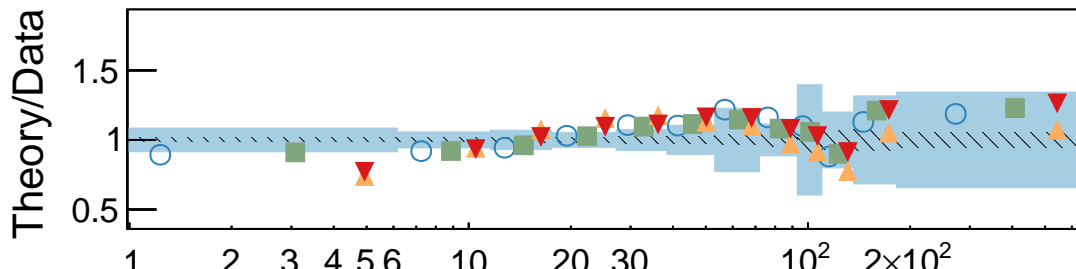

CMS35.9 fb⁻¹ (13 TeV)

- PW+PY8
- ▲ ISR up
- ▼ ISR down
- ▲ FSR up
- ▼ FSR down
- ▲ UE up
- ▼ UE down

- no MPI
- no CR
- QCD based
- Gluon move
- ERD on
- ▲ Rope
- ▼ Rope (no CR)

- Sherpa
- MG5_aMC
- ▲ PW+HW++
- ▼ PW+HW7

 $|\vec{p}_T|$ [GeV]