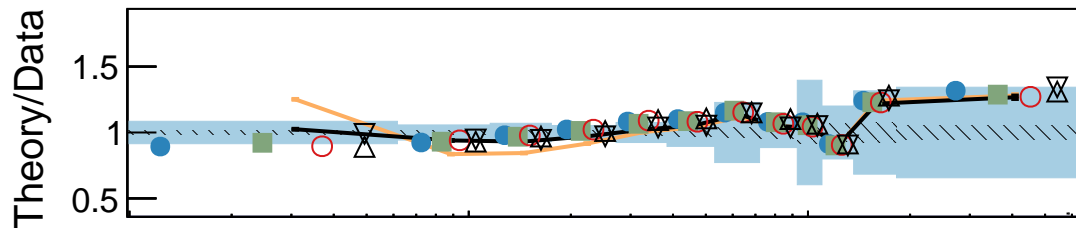

CMS35.9 fb⁻¹ (13 TeV)

- PW+PY8
- ▲ ISR up
- ▼ ISR down
- ▲ FSR up
- ▼ FSR down
- ▲ UE up
- ▼ UE down

- no MPI
- no CR
- QCD based
- Gluon move
- ERD on
- ▲ Rope
- ▼ Rope (no CR)

- Sherpa
- MG5_aMC
- ▲ PW+HW++
- ▼ PW+HW7

 $|\vec{p}_T|$ [GeV]