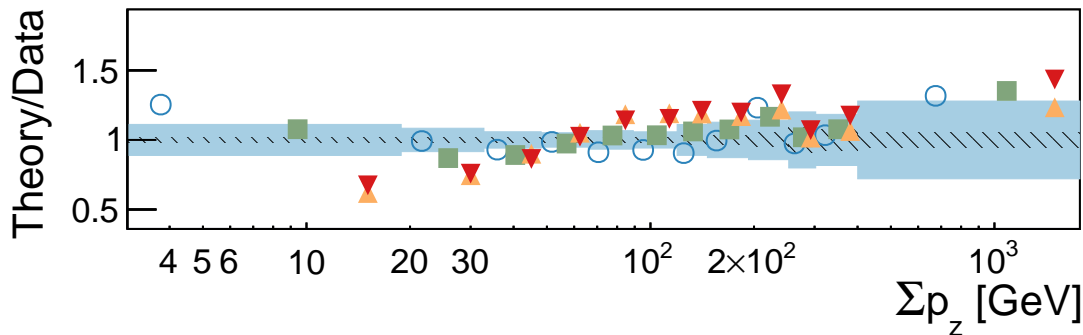

**CMS**35.9 fb<sup>-1</sup> (13 TeV)

- PW+PY8
- ▲ ISR up
- ▼ ISR down
- ▲ FSR up
- ▼ FSR down
- ▲ UE up
- ▼ UE down

- no MPI
- no CR
- QCD based
- Gluon move
- ERD on
- △ Rope
- ▽ Rope (no CR)

- ⊕ Sherpa
- MG5\_aMC
- ▲ PW+HW++
- ▼ PW+HW7