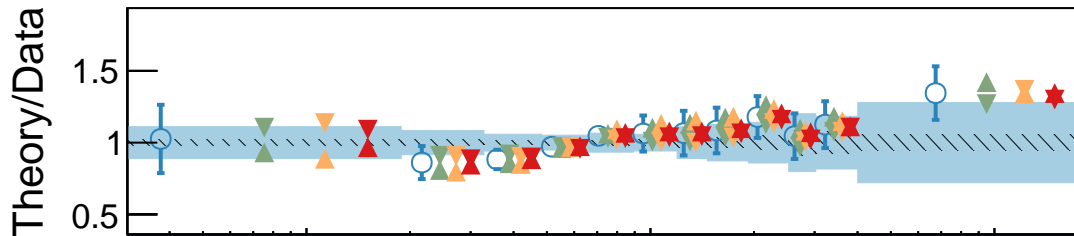

**CMS**35.9 fb<sup>-1</sup> (13 TeV)

- PW+PY8
- ▲ ISR up
- ▼ ISR down
- ▲ FSR up
- ▼ FSR down
- ▲ UE up
- ▼ UE down

- no MPI
- no CR
- QCD based
- Gluon move
- ERD on
- △ Rope
- ▽ Rope (no CR)

- ⊕ Sherpa
- MG5\_aMC
- ▲ PW+HW++
- ▼ PW+HW7