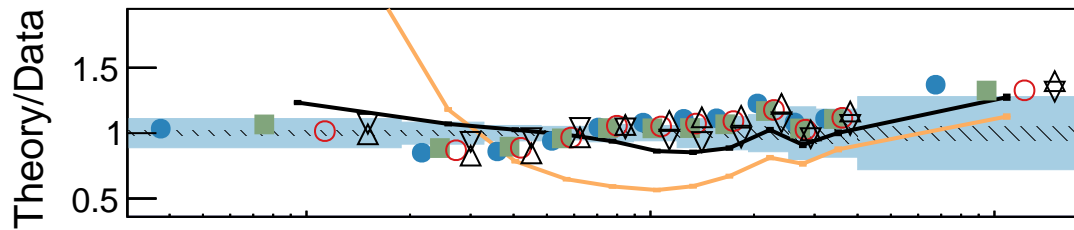

**CMS**35.9 fb<sup>-1</sup> (13 TeV)

- PW+PY8
- ▲ ISR up
- ▼ ISR down
- ▲ FSR up
- ▼ FSR down
- ▲ UE up
- ▼ UE down

- no MPI
- no CR
- QCD based
- Gluon move
- ERD on
- △ Rope
- ▽ Rope (no CR)

- ⊕ Sherpa
- MG5\_aMC
- ▲ PW+HW++
- ▼ PW+HW7