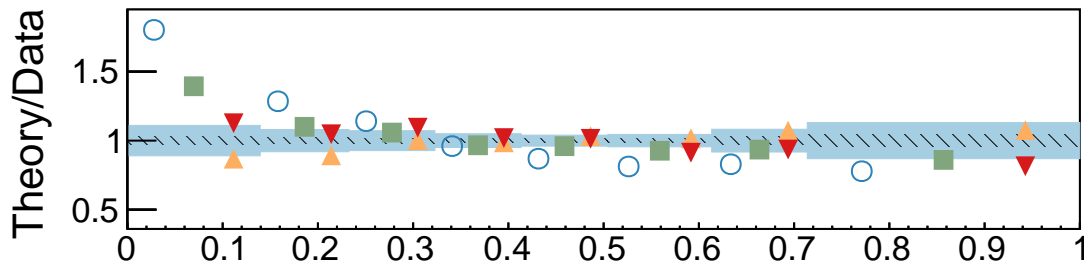

**CMS**35.9 fb<sup>-1</sup> (13 TeV)

- PW+PY8
- ▲ ISR up
- ▼ ISR down
- ▲ FSR up
- ▼ FSR down
- ▲ UE up
- ▼ UE down

- no MPI
- no CR
- QCD based
- Gluon move
- ERD on
- △ Rope
- ▽ Rope (no CR)

- Sherpa
- MG5\_aMC
- ▲ PW+HW++
- ▼ PW+HW7