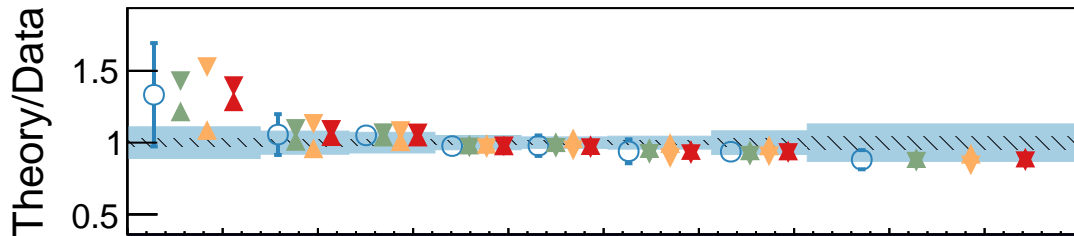

**CMS**35.9 fb<sup>-1</sup> (13 TeV)

- PW+PY8
- ▲ ISR up
- ▼ ISR down
- ▲ FSR up
- ▼ FSR down
- ▲ UE up
- ▼ UE down

- no MPI
- no CR
- QCD based
- Gluon move
- ERD on
- △ Rope
- ▽ Rope (no CR)

- Sherpa
- MG5\_aMC
- ▲ PW+HW++
- ▼ PW+HW7

**S**