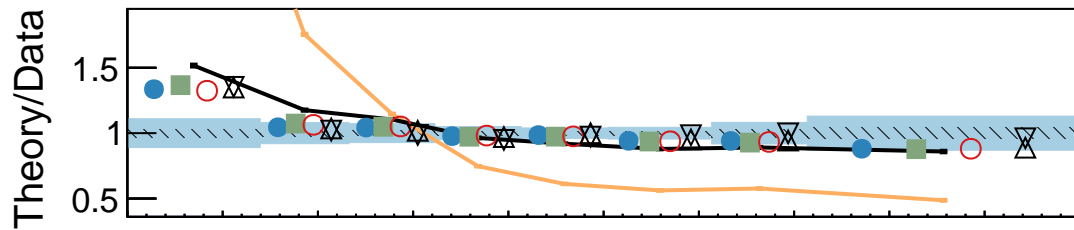

**CMS**35.9 fb<sup>-1</sup> (13 TeV)

- PW+PY8
- ▲ ISR up
- ▼ ISR down
- ▲ FSR up
- ▼ FSR down
- ▲ UE up
- ▼ UE down

- no MPI
- no CR
- QCD based
- Gluon move
- ERD on
- △ Rope
- ▽ Rope (no CR)

- Sherpa
- MG5\_aMC
- ▲ PW+HW++
- ▼ PW+HW7