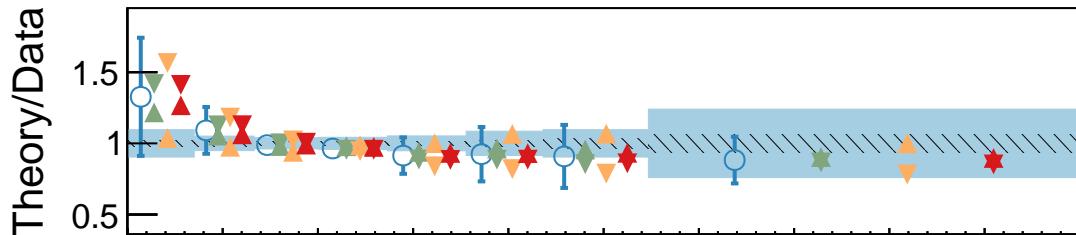

CMS35.9 fb⁻¹ (13 TeV)

- PW+PY8
- ▲ ISR up
- ▼ ISR down
- ▲ FSR up
- ▼ FSR down
- ▲ UE up
- ▼ UE down

- no MPI
- no CR
- QCD based
- Gluon move
- ERD on
- ▲ Rope
- ▼ Rope (no CR)

- Sherpa
- MG5_aMC
- ▲ PW+HW++
- ▼ PW+HW7