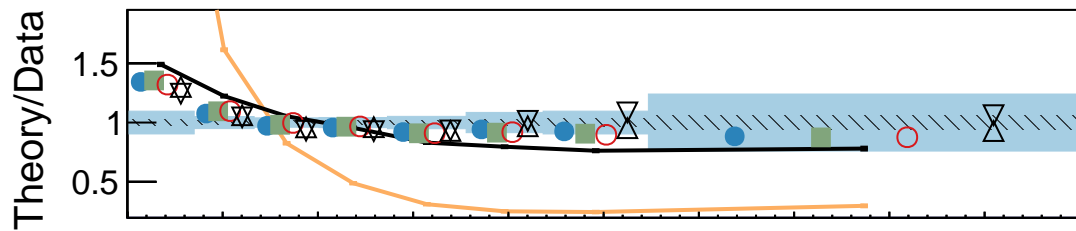

CMS35.9 fb⁻¹ (13 TeV)

- PW+PY8
- ▲ ISR up
- ▼ ISR down
- ▲ FSR up
- ▼ FSR down
- ▲ UE up
- ▼ UE down

- no MPI
- no CR
- QCD based
- Gluon move
- ERD on
- ▲ Rope
- ▼ Rope (no CR)

- Sherpa
- MG5_aMC
- ▲ PW+HW++
- ▼ PW+HW7