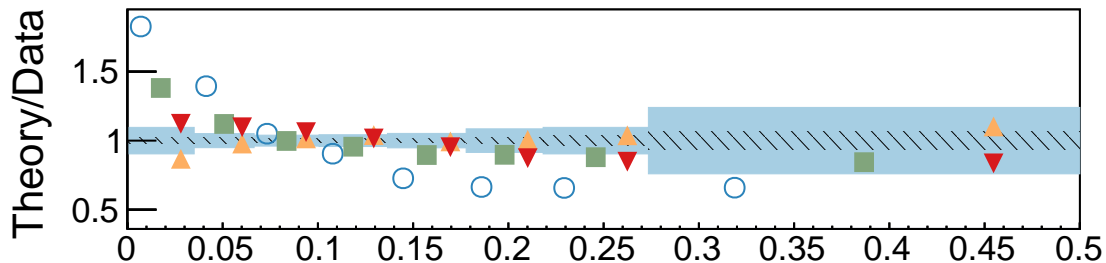

CMS35.9 fb⁻¹ (13 TeV)

- PW+PY8
- ▲ ISR up
- ▼ ISR down
- ▲ FSR up
- ▼ FSR down
- ▲ UE up
- ▼ UE down

- no MPI
- no CR
- QCD based
- Gluon move
- ERD on
- ▲ Rope
- ▼ Rope (no CR)

- Sherpa
- MG5_aMC
- ▲ PW+HW++
- ▼ PW+HW7