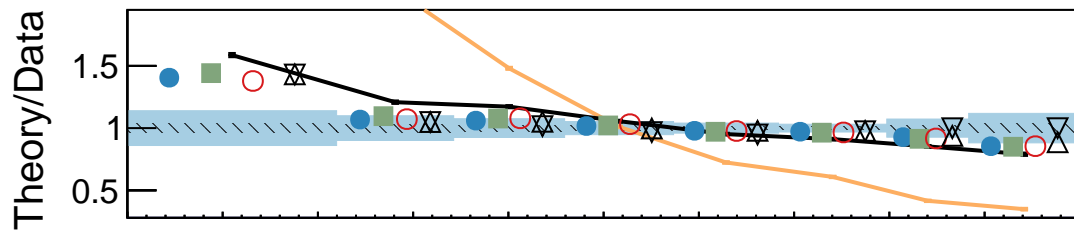

CMS35.9 fb⁻¹ (13 TeV)

- PW+PY8
- ▲ ISR up
- ▼ ISR down
- ▲ FSR up
- ▼ FSR down
- ▲ UE up
- ▼ UE down

- no MPI
- no CR
- QCD based
- Gluon move
- ERD on
- △ Rope
- ▽ Rope (no CR)

- Sherpa
- MG5_aMC
- ▲ PW+HW++
- ▼ PW+HW7