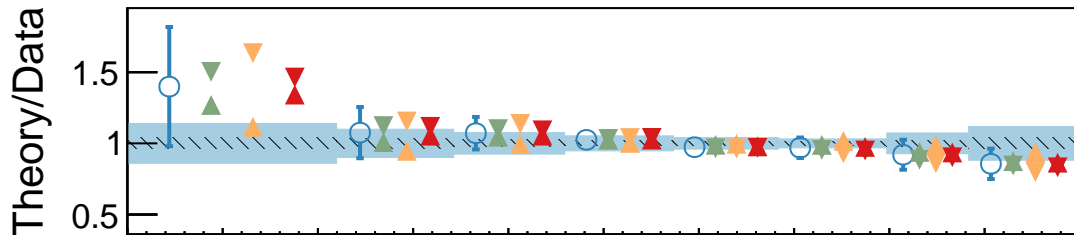

CMS35.9 fb⁻¹ (13 TeV)

- PW+PY8
- ▲ ISR up
- ▼ ISR down
- ▲ FSR up
- ▼ FSR down
- ▲ UE up
- ▼ UE down

- no MPI
- no CR
- QCD based
- Gluon move
- ERD on
- △ Rope
- ▽ Rope (no CR)

- Sherpa
- MG5_aMC
- ▲ PW+HW++
- ▼ PW+HW7