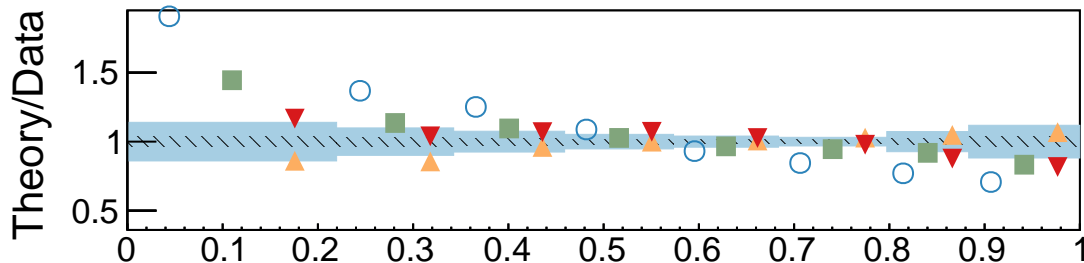

CMS35.9 fb⁻¹ (13 TeV)

- PW+PY8
- ▲ ISR up
- ▼ ISR down
- ▲ FSR up
- ▼ FSR down
- ▲ UE up
- ▼ UE down

- no MPI
- no CR
- QCD based
- Gluon move
- ERD on
- △ Rope
- ▽ Rope (no CR)

- Sherpa
- MG5_aMC
- ▲ PW+HW++
- ▼ PW+HW7