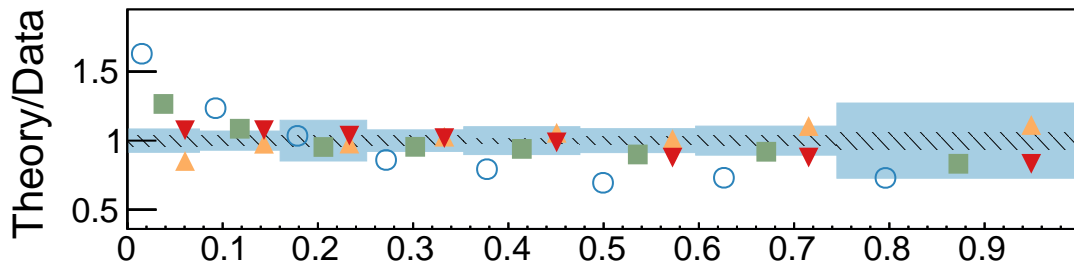

CMS35.9 fb⁻¹ (13 TeV)

- ⊙ PW+PY8
- ▲ ISR up
- ▼ ISR down
- ▲ FSR up
- ▼ FSR down
- ▲ UE up
- ▼ UE down

- no MPI
- no CR
- QCD based
- Gluon move
- ⊙ ERD on
- ▲ Rope
- ▼ Rope (no CR)

- ⊙ Sherpa
- MG5_aMC
- ▲ PW+HW++
- ▼ PW+HW7