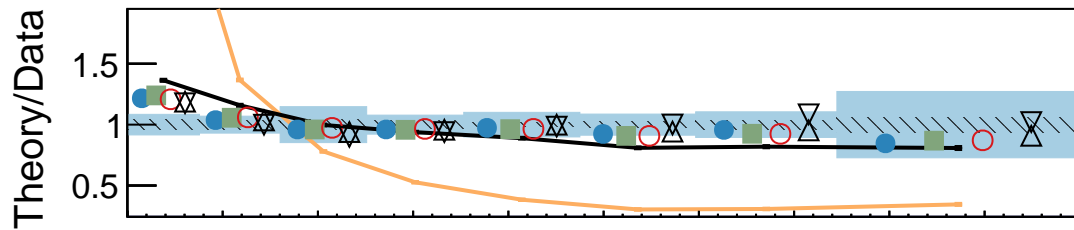

CMS35.9 fb⁻¹ (13 TeV)

- ⊙ PW+PY8
- ▲ ISR up
- ▼ ISR down
- ▲ FSR up
- ▼ FSR down
- ▲ UE up
- ▼ UE down

- no MPI
- no CR
- QCD based
- Gluon move
- ⊙ ERD on
- ▲ Rope
- ▼ Rope (no CR)

- ⊙ Sherpa
- MG5_aMC
- ▲ PW+HW++
- ▼ PW+HW7