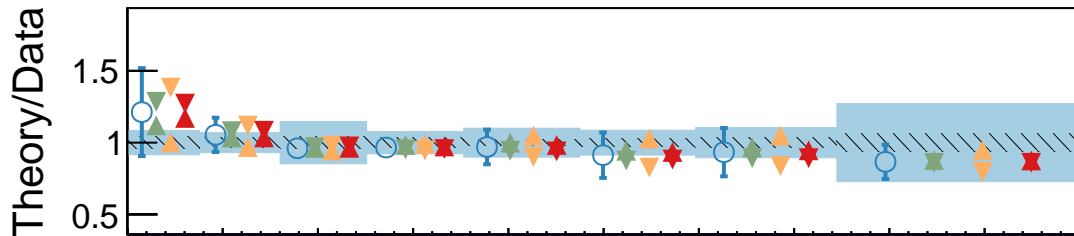

CMS35.9 fb⁻¹ (13 TeV)

- ⊙ PW+PY8
- ▲ ISR up
- ▼ ISR down
- ▲ FSR up
- ▼ FSR down
- ▲ UE up
- ▼ UE down

- no MPI
- no CR
- QCD based
- Gluon move
- ⊙ ERD on
- ▲ Rope
- ▼ Rope (no CR)

- ⊙ Sherpa
- MG5_aMC
- ▲ PW+HW++
- ▼ PW+HW7