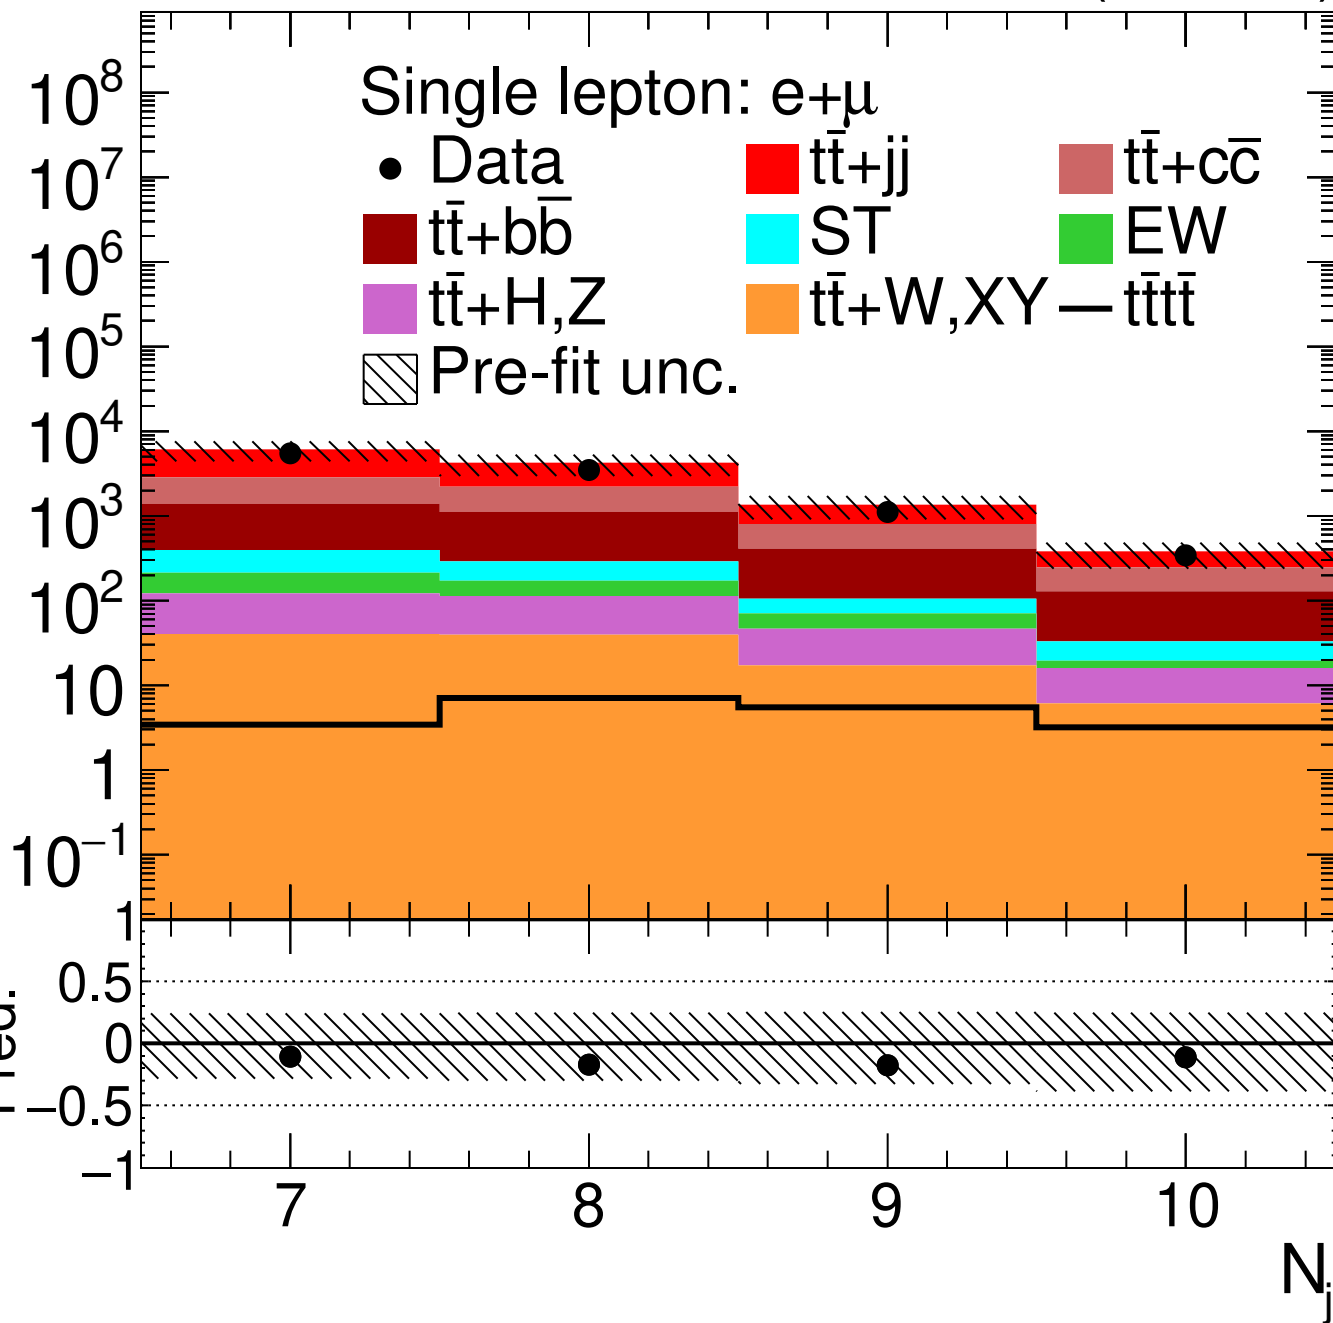

CMS35.8 fb⁻¹ (13 TeV)

Events

Data-Pred.
Pred. N_j