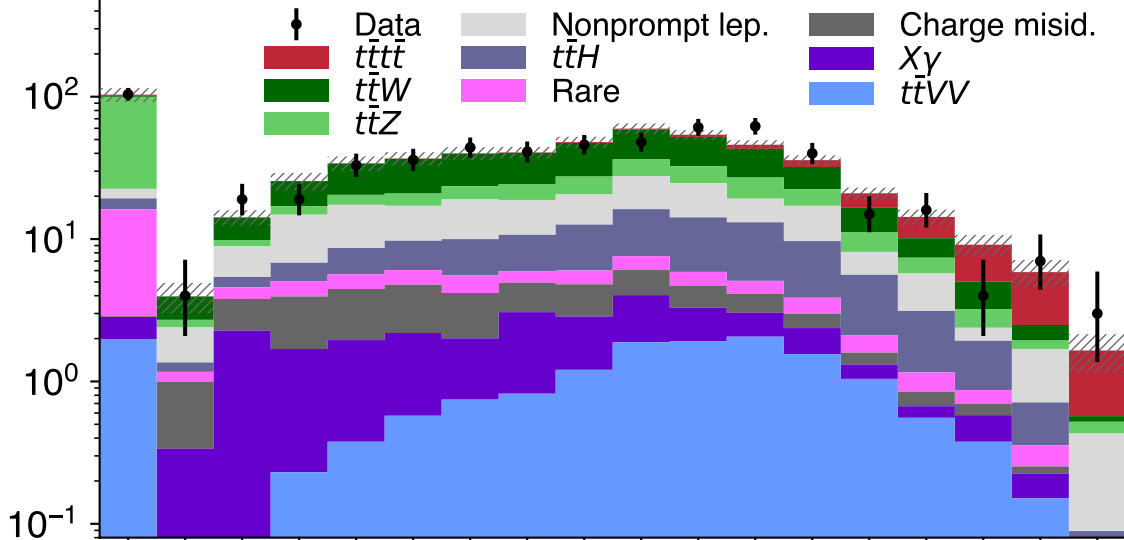

CMS

137 fb<sup>-1</sup> (13 TeV)

Events

BDT (post-fit)

Data / Pred.