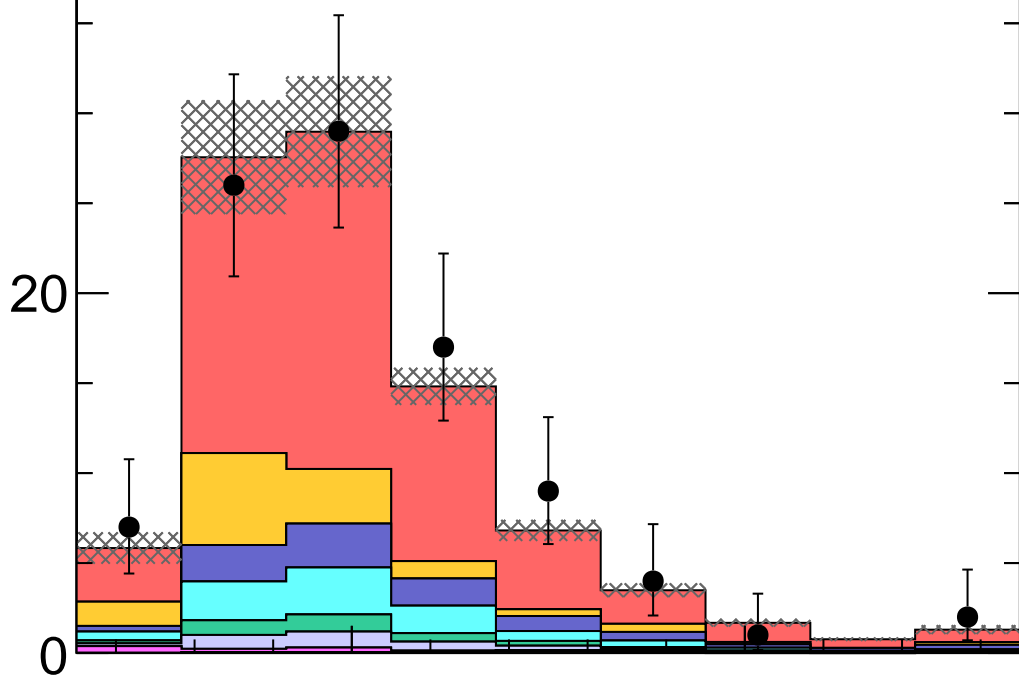

Events / 13 GeV

**2-3 jets, 1 b-tagged (BDT > 0.5)**

Data / Pred.