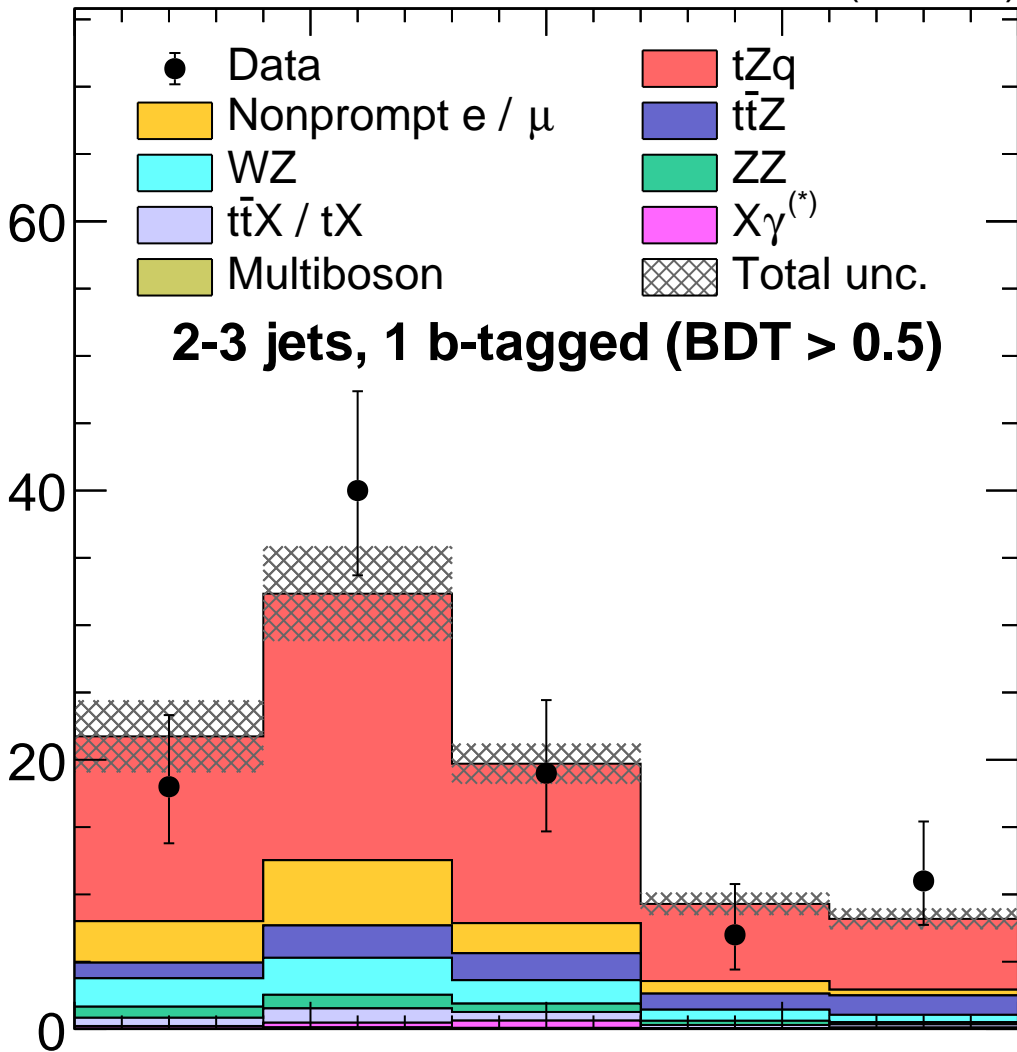

CMS

77.4 fb⁻¹ (13 TeV)

Events / 40 GeV

Data / Pred.