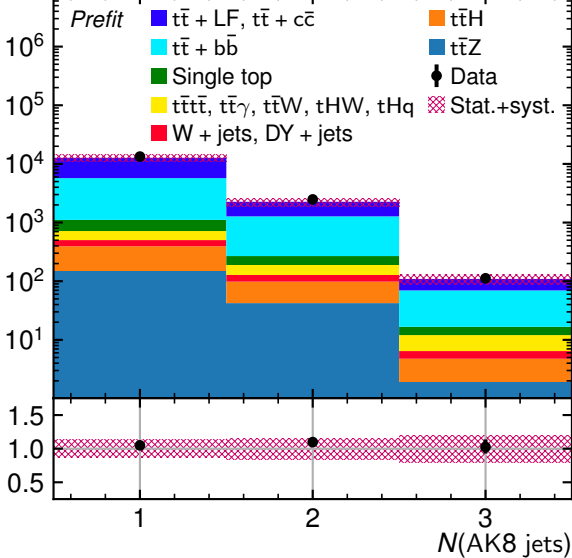

**CMS**138 fb<sup>-1</sup> (13 TeV)

Events

Data / MC