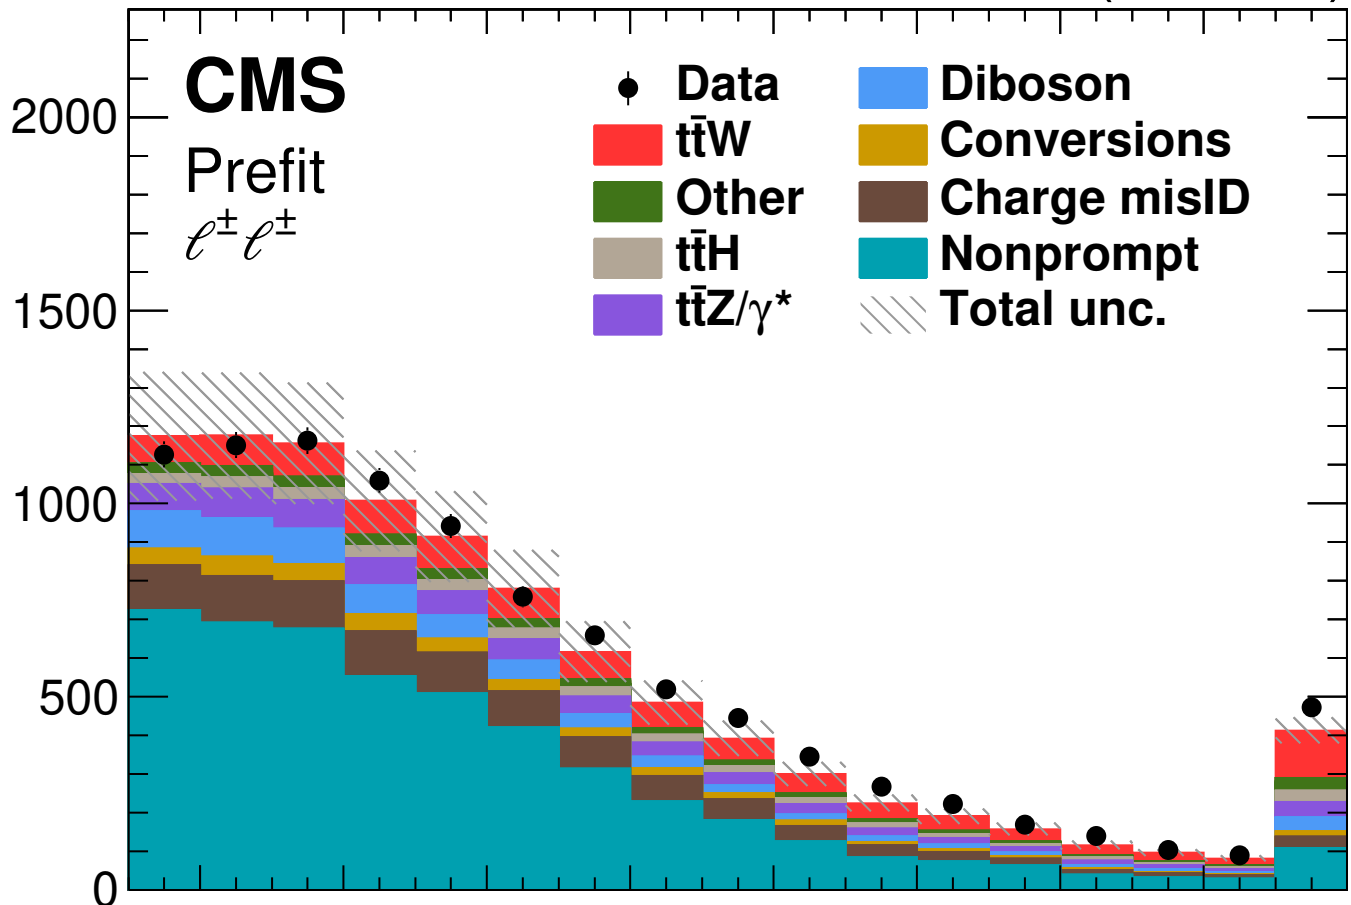

138 fb⁻¹ (13 TeV)

Events / 10 GeV

Data / Pred.